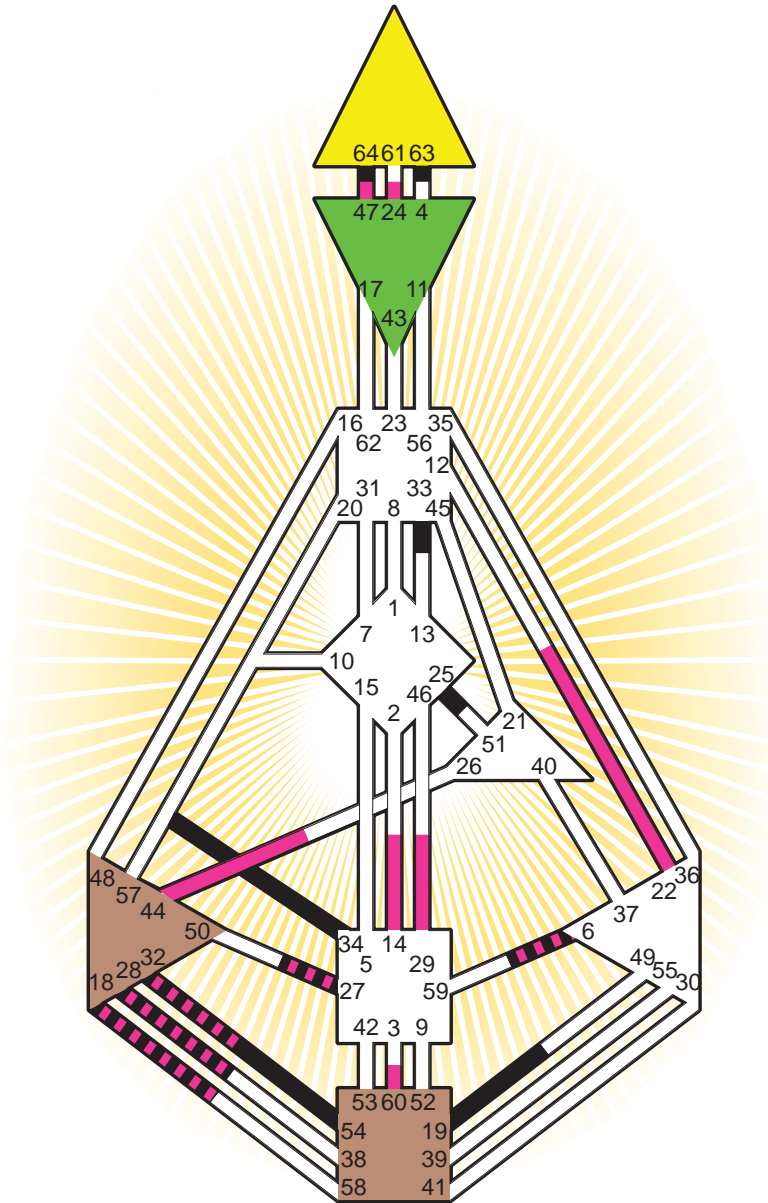

ZEN HUMAN DESIGN

INDIVIDUAL CHART

Paul Ryan

Personality

Janesville, WI
29. January 1970
02:37:00 CST
08:37:00 GMT

Design

3. November 1969
15:13:11 GMT

Rodden Rating **AA**

Definition Type

- ☐ No Definition
- ☐ Single Definition
- ☒ Split Definition
- ☐ Triple Split Definition
- ☐ Quadruple Split Definition

Mode

- ☒ To Wait
- ☐ To Do

Defined Centers

- ☐ Throat ■ Head
- ☐ Ji ■ Heart
- ☐ Sacral ■ Root

Awareness

- Mental (Ajna)
- Intuitive (Spleen)
- ☐ Emotional (Solar Plexus)

	☉	⊕	☾	♋	♌	♍	♎	♏	♐	♑	♒	♓	
Personality	19.2	33.2	<u>32.4</u>	63.1	<u>64.1</u>	<u>54.1</u>	19.3	25.6	28.4	27.1	18.6	34.1	6.5
Design	44.4	24.4	29.2	22.4	<u>47.4</u>	28.2	<u>32.1</u>	60.3	<u>32.2</u>	27.4	18.3	14.4	6.5