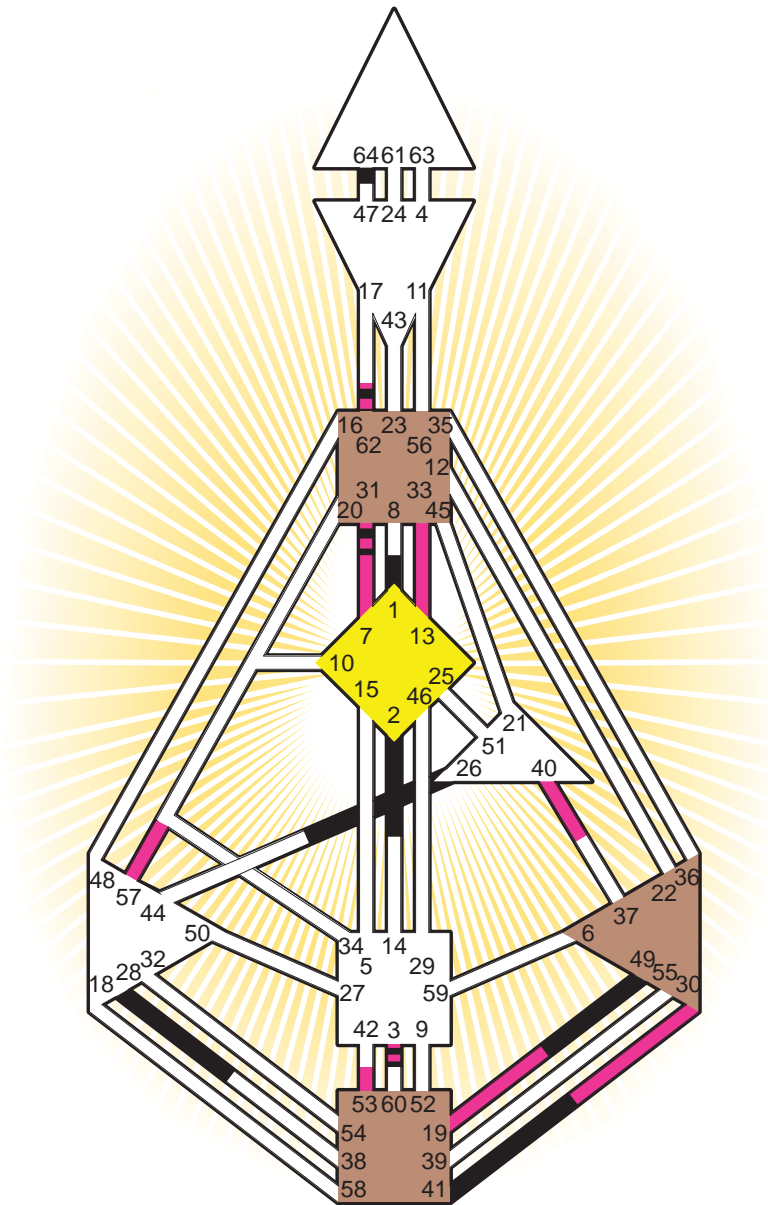

ZEN HUMAN DESIGN

INDIVIDUAL CHART

Carl Sagan

Personality

New York, NY
 9. November 1934
 17:05:00 EST
 22:05:00 GMT

Design

12. August 1934
 05:47:11 GMT

Rodden Rating **AA**

Definition Type

- No Definition
- Single Definition
- Split Definition
- Triple Split Definition
- Quadruple Split Definition

Mode

- To Wait
- To Do

Defined Centers

- Throat
- Head
- Ji
- Heart
- Sacral
- Root

Awareness

- Mental (Ajna)
- Intuitive (Spleen)
- Emotional (Solar Plexus)

	☉	⊕	☾	♋	♌	♍	♎	♏	♐	♑	♒	♓	
Personality	1.4	2.4	26.6	<u>41.3</u>	<u>31.3</u>	28.2	1.2	64.2	28.5	<u>49.3</u>	3.3	64.4	62.6
Design	<u>7.6</u>	<u>13.6</u>	40.4	<u>19.3</u>	<u>33.3</u>	<u>31.3</u>	62.3	53.4	57.4	<u>30.1</u>	3.6	40.6	62.5