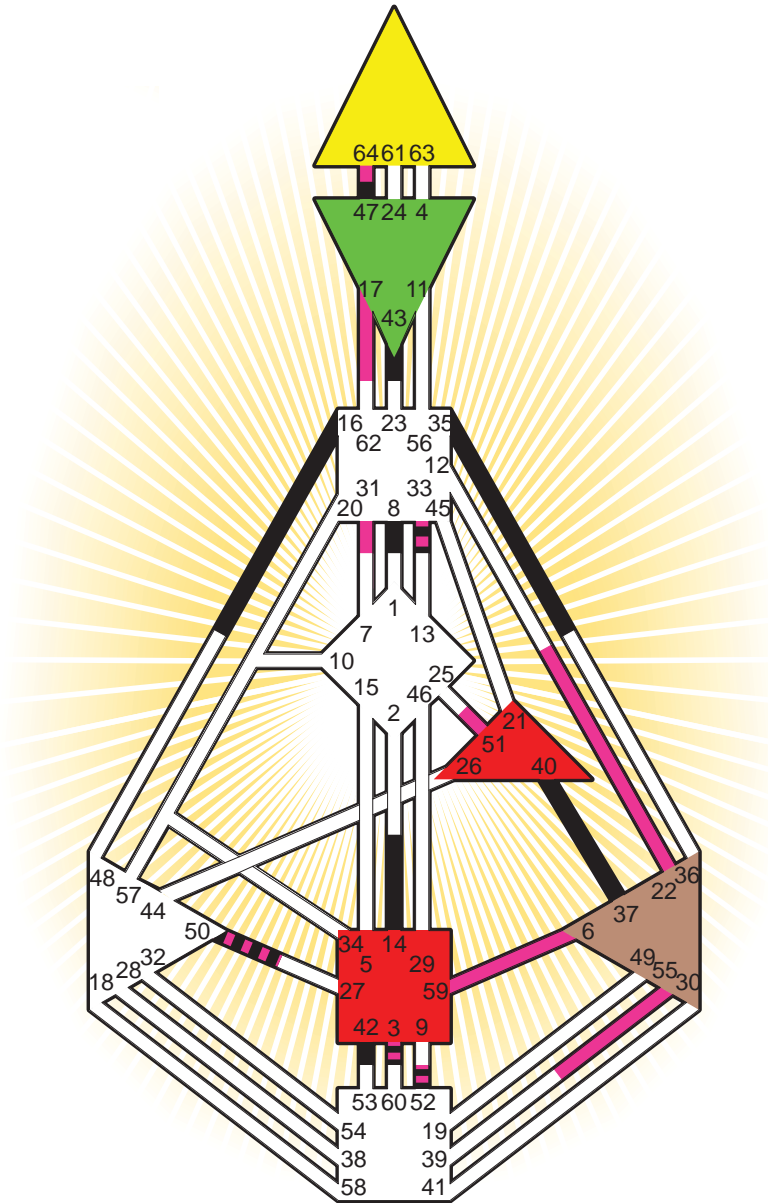

ZEN HUMAN DESIGN

INDIVIDUAL CHART

Andrei Sakharov

Personality

Moscow, SSR
21. May 1921
05:00:00 R4T/S
00:00:00 GMT

Design

20. February 1921
13:23:59 GMT

Rodden Rating **B**

Definition Type

- ☐ No Definition
- ☐ Single Definition
- ☒ Split Definition
- ☐ Triple Split Definition
- ☐ Quadruple Split Definition

Mode

- ☒ To Wait
- ☐ To Do

Defined Centers

- ☐ Throat ■ Head
- ☐ Ji ■ Heart
- ☒ Sacral ■ Root
- ☐ Root

Awareness

- ☒ Mental (Ajna)
- ☐ Intuitive (Spleen)
- ☒ Emotional (Solar Plexus)

	☉	⊕	☾	♋	♌	♍	♎	♏	♐	♑	♒	♓	
Personality	8.6	14.6	43.1	50.1	3.1	35.1	42.5	16.5	40.4	47.2	37.4	33.4	52.4
Design	55.2	59.2	31.4	50.3	3.3	22.1	51.3	17.2	64.5	6.1	55.6	33.5	52.4