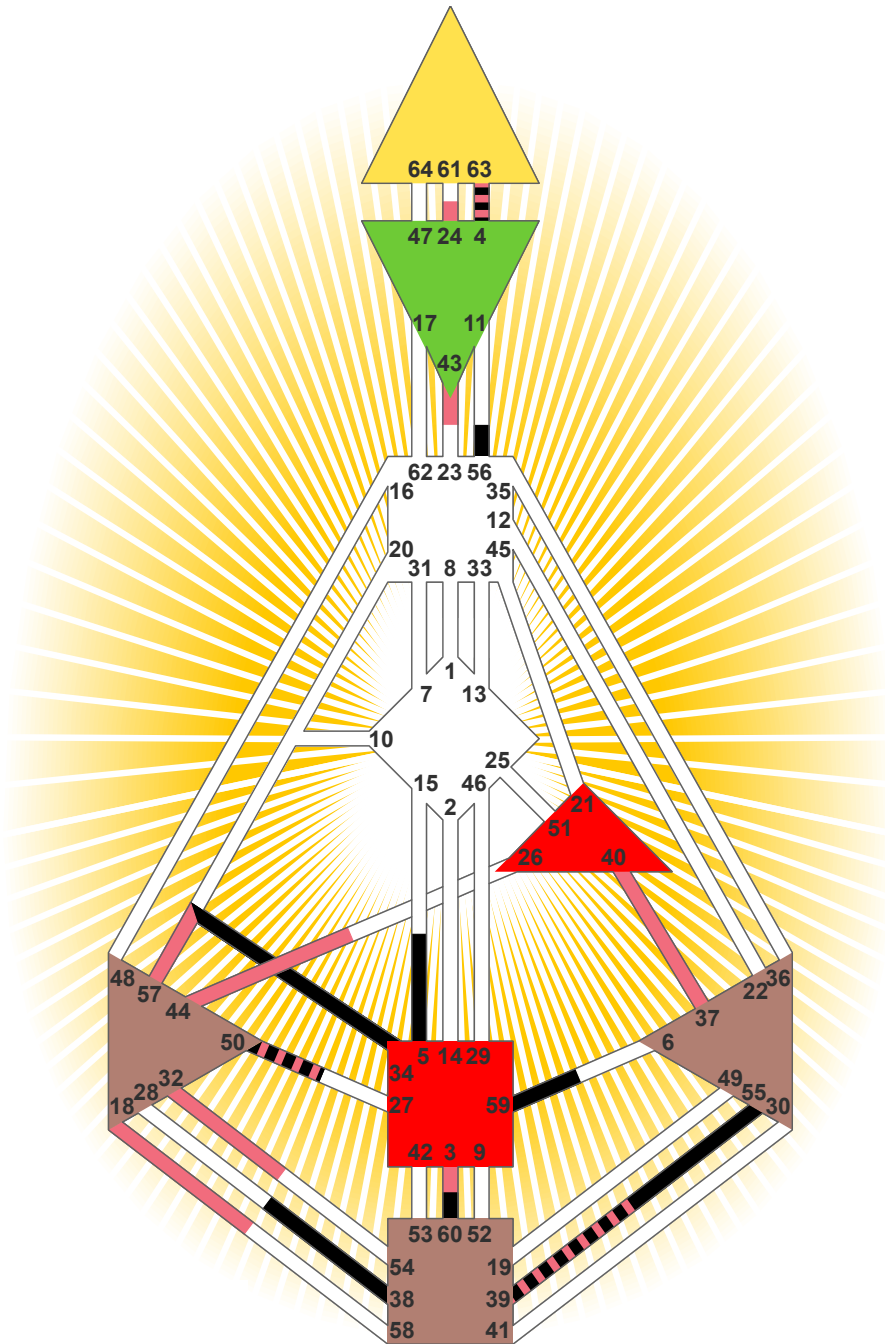

ZEN HUMAN DESIGN

INDIVIDUAL CHART

Telly Savalas

Personality

Garden City, NY
20. January 1924
05:00:00 EST
10:00:00 GMT

Design

25. October 1923
13:05:40 GMT

Rodden Rating DD

Definition Type

- ☐ No Definition
- ☐ Single Definition
- ☒ Split Definition
- ☐ Triple Split Definition
- ☐ Quadruple Split Definition

Mode

- ☒ To Wait
- ☐ To Do

Defined Centers

- ☐ Throat
- ☐ Ji
- ☒ Sacral
- ☐ Head
- ☒ Heart
- ☐ Root

Awareness

- ☒ Mental (Ajna)
- ☐ Intuitiv (Spleen)
- ☐ Emotional (Solar Plexus)

	☉	⊕	☾	♋	♌	♍	♎	♏	♐	♑	♒	♓	
Personality	60.3	56.3	39.1	59.3	55.3	38.5	55.1	34.1	5.1	50.6	63.4	4.1	39.2
Design	50.6	3.6	24.3	40.5	37.5	57.3	44.6	18.1	43.5	32.4	63.3	4.2	39.4