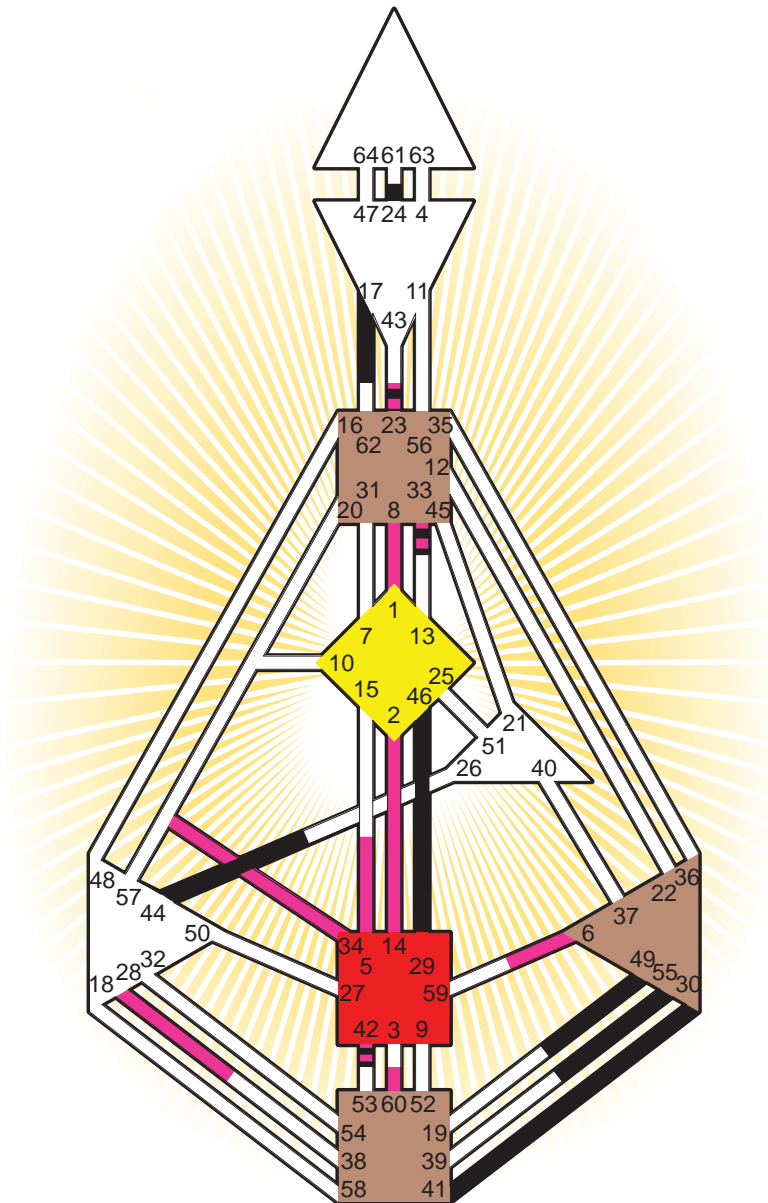

ZEN HUMAN DESIGN

INDIVIDUAL CHART

Ernest Shackleton

Personality

Kildare, IRL
 15. February 1874
 05:00:00 LMT
 05:27:40 GMT

Design

20. November 1873
 14:59:42 GMT

Rodden Rating **A**

Definition Type

- No Definition
- Single Definition
- Split Definition
- Triple Split Definition
- Quadruple Split Definition

Mode

- To Wait
- To Do

Defined Centers

- Throat
- Head
- Ji
- Heart
- Sacral
- Root

Awareness

- Mental (Ajna)
- Intuitive (Spleen)
- Emotional (Solar Plexus)

	☉	⊕	☾	♈	♉	♊	♋	♌	♍	♎	♏	♐	♑
Personality	<u>30.3</u>	<u>29.3</u>	<u>41.3</u>	<u>24.2</u>	<u>44.2</u>	<u>55.6</u>	<u>49.6</u>	<u>17.1</u>	<u>46.3</u>	<u>41.6</u>	<u>33.1</u>	<u>42.6</u>	<u>23.2</u>
Design	<u>14.5</u>	<u>8.5</u>	<u>34.5</u>	<u>2.2</u>	<u>1.2</u>	<u>5.6</u>	<u>28.4</u>	<u>60.2</u>	<u>6.5</u>	<u>60.2</u>	<u>33.4</u>	<u>42.6</u>	<u>23.2</u>