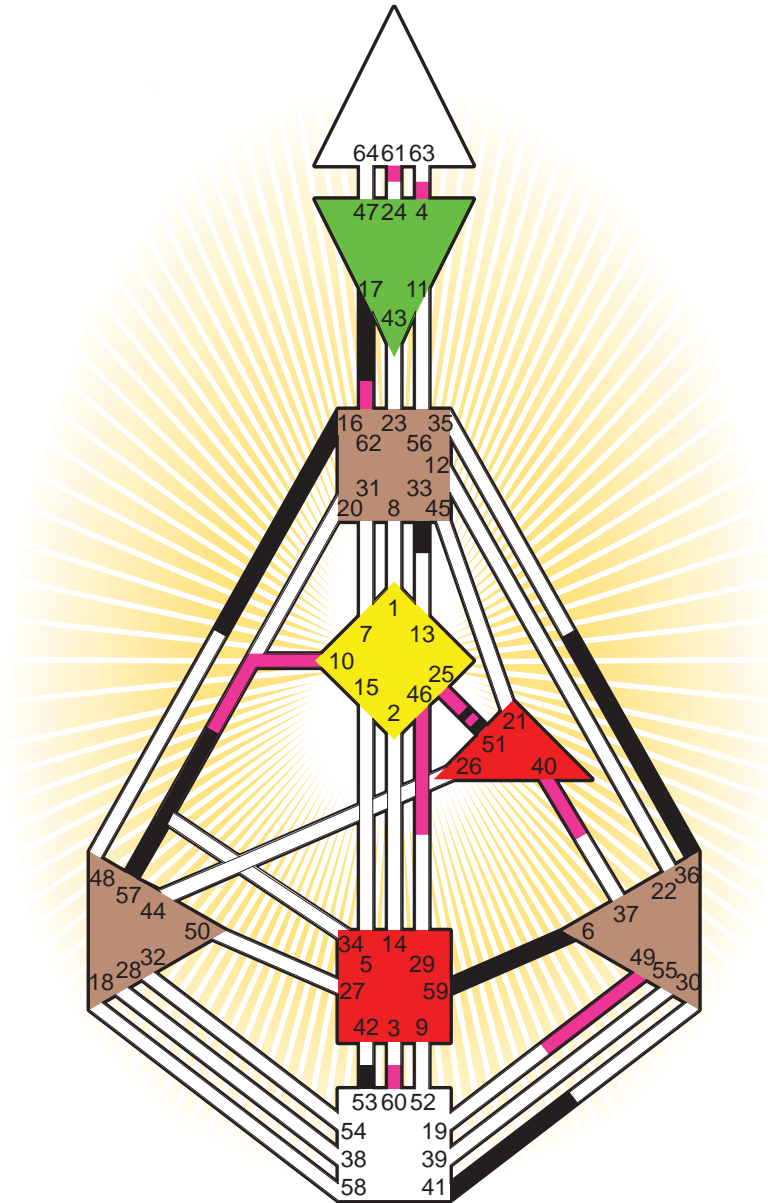

ZEN HUMAN DESIGN

INDIVIDUAL CHART

Omar Sharif

Personality

Alexandria, ET
10. April 1932
17:30:00 EET
15:30:00 GMT

Design

13. January 1932
22:23:04 GMT

Rodden Rating **B**

Definition Type

- ☐ No Definition
- ☐ Single Definition
- ☐ Split Definition
- ☒ Triple Split Definition
- ☐ Quadruple Split Definition

Mode

- ☒ To Wait
- ☐ To Do

Defined Centers

- Throat
- Ji
- Sacral
- Head
- Heart
- Root

Awareness

- Mental (Ajna)
- Intuitive (Spleen)
- Emotional (Solar Plexus)

	☉	⊕	☾	♋	♌	♍	♎	♏	♐	♑	♒	♓	
Personality	<u>51.6</u>	<u>57.6</u>	<u>16.6</u>	<u>36.4</u>	<u>6.4</u>	<u>51.6</u>	<u>16.1</u>	<u>17.2</u>	<u>33.6</u>	<u>41.2</u>	<u>51.5</u>	<u>59.6</u>	<u>53.6</u>
Design	<u>61.2</u>	<u>62.2</u>	<u>25.4</u>	<u>25.1</u>	<u>46.1</u>	<u>10.2</u>	<u>49.6</u>	<u>60.1</u>	<u>4.2</u>	<u>61.5</u>	<u>51.1</u>	<u>40.3</u>	<u>62.1</u>