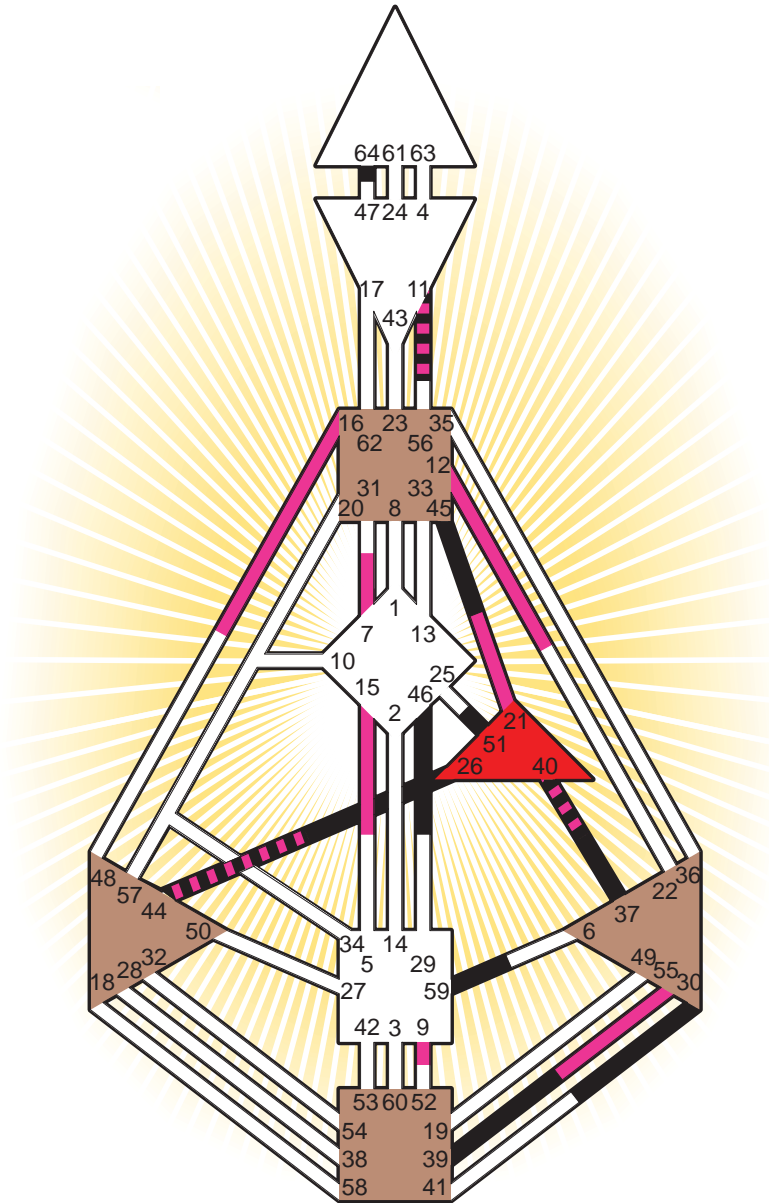

ZEN HUMAN DESIGN

INDIVIDUAL CHART

Mary Shelley

Personality

London, GBE
30. August 1797
23:20:00 LMT
23:20:40 GMT

Design

31. May 1797
00:56:49 GMT

Rodden Rating **AA**

Definition Type

- ☐ No Definition
- ☒ Single Definition
- ☐ Split Definition
- ☐ Triple Split Definition
- ☐ Quadruple Split Definition

Mode

- ☐ To Wait
- ☒ To Do

Defined Centers

- ☒ Throat
- ☐ Head
- ☐ Ji
- ☒ Heart
- ☐ Sacral
- ☒ Root

Awareness

- ☐ Mental (Ajna)
- ☒ Intuitive (Spleen)
- ☒ Emotional (Solar Plexus)

	☉	⊕	☾	♋	♌	♍	♎	♏	♐	♑	♒	♓	
Personality	<u>40.3</u>	<u>37.3</u>	11.6	<u>45.3</u>	<u>26.3</u>	46.1	46.6	59.1	51.5	<u>39.1</u>	64.2	<u>44.1</u>	30.5
Design	16.5	9.5	7.1	12.1	11.1	15.2	16.6	15.5	<u>21.4</u>	15.1	<u>40.4</u>	<u>44.1</u>	<u>55.1</u>