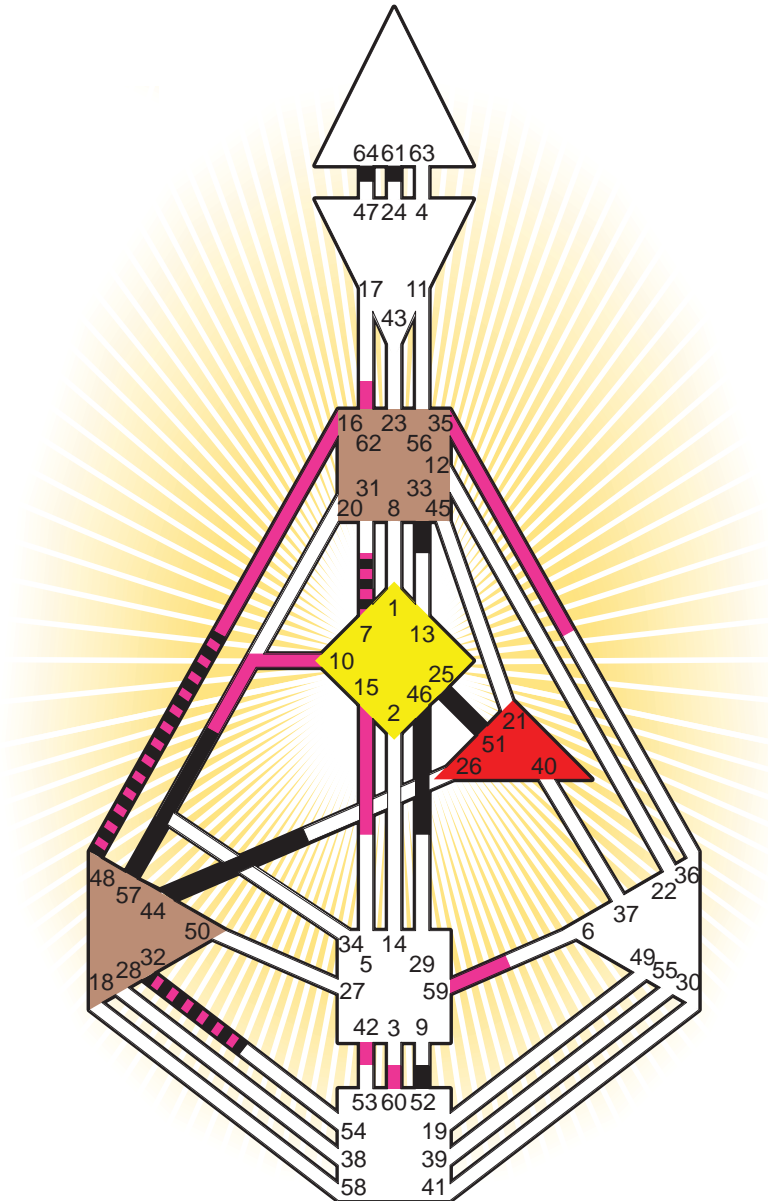

ZEN HUMAN DESIGN

INDIVIDUAL CHART

Bruce Springsteen

Personality

Freehold, NJ
 23. September 1949
 22:50:00 EDT
 02:50:00 GMT

Design

24. June 1949
 14:33:42 GMT

Rodden Rating **AA**

Definition Type

- No Definition
- Single Definition
- Split Definition
- Triple Split Definition
- Quadruple Split Definition

Mode

- To Wait
- To Do

Defined Centers

- Throat
- Head
- Ji
- Heart
- Sacral
- Root

Awareness

- Mental (Ajna)
- Intuitive (Spleen)
- Emotional (Solar Plexus)

	☉	⊕	☾	♋	♌	♍	♎	♏	♐	♑	♒	♓	
Personality	46.3	25.3	32.3	51.2	57.2	57.4	44.4	33.4	61.2	64.1	52.2	48.6	7.5
Design	15.5	10.5	16.6	42.3	32.3	35.1	62.1	16.5	60.5	59.2	15.3	48.4	7.2