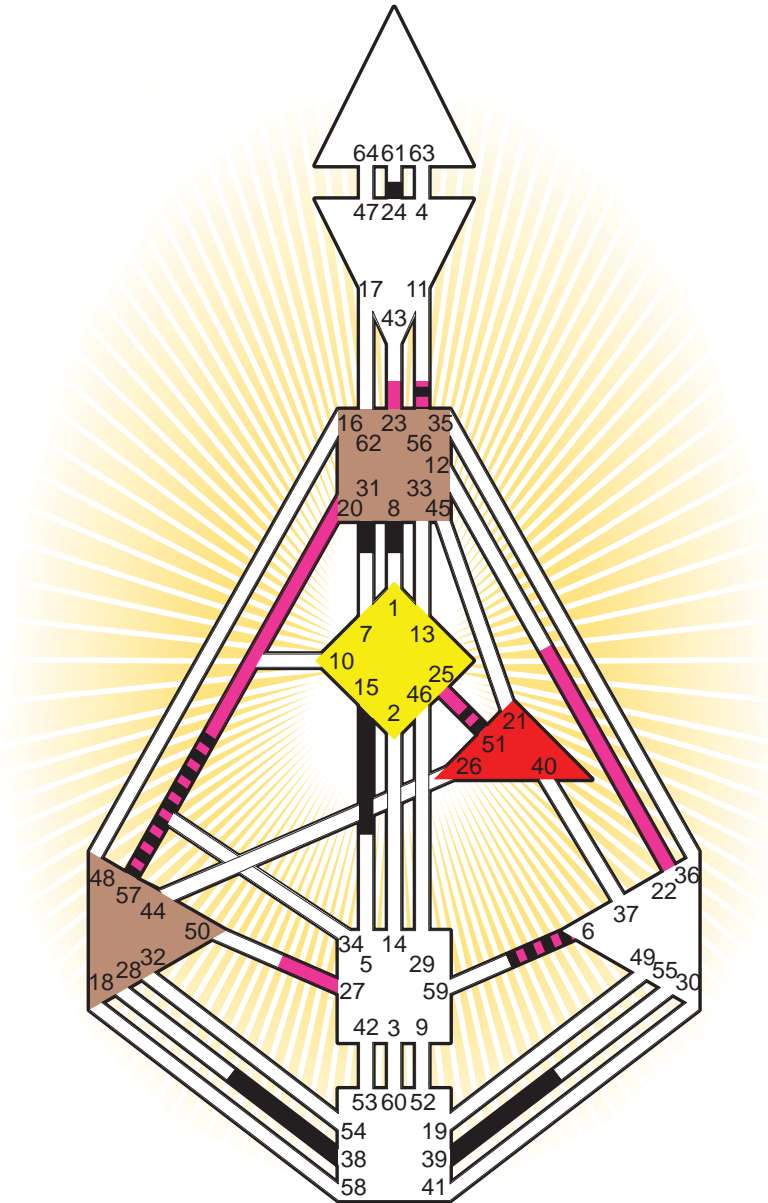

ZEN HUMAN DESIGN

INDIVIDUAL CHART

Ringo Starr

Personality

Liverpool, GBE
7. July 1940
00:05:00 WET/S
23:05:00 GMT

Design

6. April 1940
15:32:48 GMT

Rodden Rating **A**

Definition Type

- ☐ No Definition
- ☐ Single Definition
- ☒ Split Definition
- ☐ Triple Split Definition
- ☐ Quadruple Split Definition

Mode

- ☒ To Wait
- ☐ To Do

Defined Centers

- ☒ Throat
- ☐ Head
- ☒ Ji
- ☒ Heart
- ☐ Sacral
- ☐ Root

Awareness

- ☐ Mental (Ajna)
- ☒ Intuitive (Spleen)
- ☐ Emotional (Solar Plexus)

	☉	⊕	☾	♋	♌	♍	♎	♏	♐	♑	♒	♓	
Personality	39.6	38.6	31.3	<u>57.1</u>	<u>51.1</u>	31.4	15.2	31.1	24.3	24.6	8.1	6.1	56.6
Design	<u>51.2</u>	<u>57.2</u>	<u>25.6</u>	<u>57.6</u>	<u>51.6</u>	22.4	<u>20.2</u>	<u>20.4</u>	<u>51.6</u>	27.1	23.2	6.1	56.5