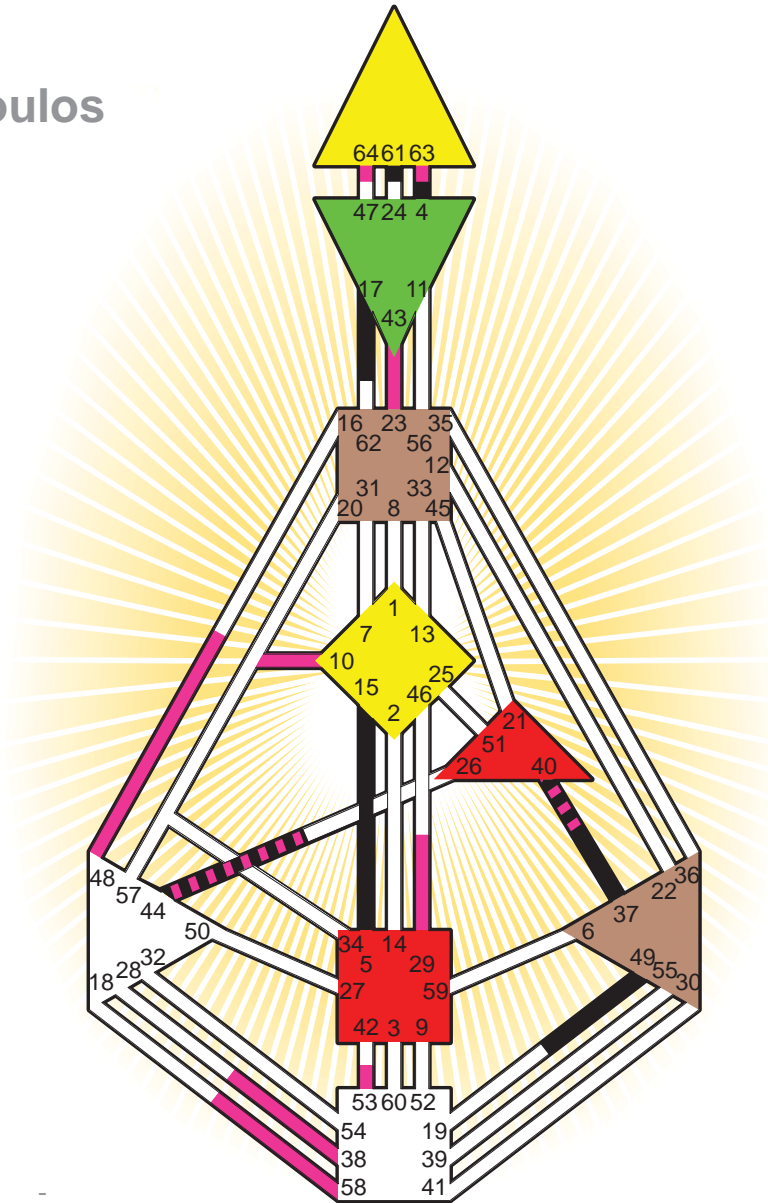

ZEN HUMAN DESIGN

INDIVIDUAL CHART

George Stephanopoulos

Personality

Fall River, MA
10. February 1961
10:17:00 EST
15:17:00 GMT

Design

16. November 1960
00:42:54 GMT

Rodden Rating **AA**

Definition Type

- ☐ No Definition
- ☐ Single Definition
- ☐ Split Definition
- ☒ Triple Split Definition
- ☐ Quadruple Split Definition

Mode

- ☒ To Wait
- ☐ To Do

Defined Centers

- Throat
- Head
- Ji
- Heart
- Sacral
- Root

Awareness

- Mental (Ajna)
- ☐ Intuitive (Spleen)
- Emotional (Solar Plexus)

	☉	⊕	☾	♋	♌	♍	♎	♏	♐	♑	♒	♓	
Personality	49.3	4.3	5.6	40.1	37.1	37.4	17.5	15.2	61.3	61.4	4.6	44.4	40.2
Design	43.6	23.6	48.6	64.2	63.2	44.1	10.3	53.4	58.1	38.6	29.2	44.2	40.3