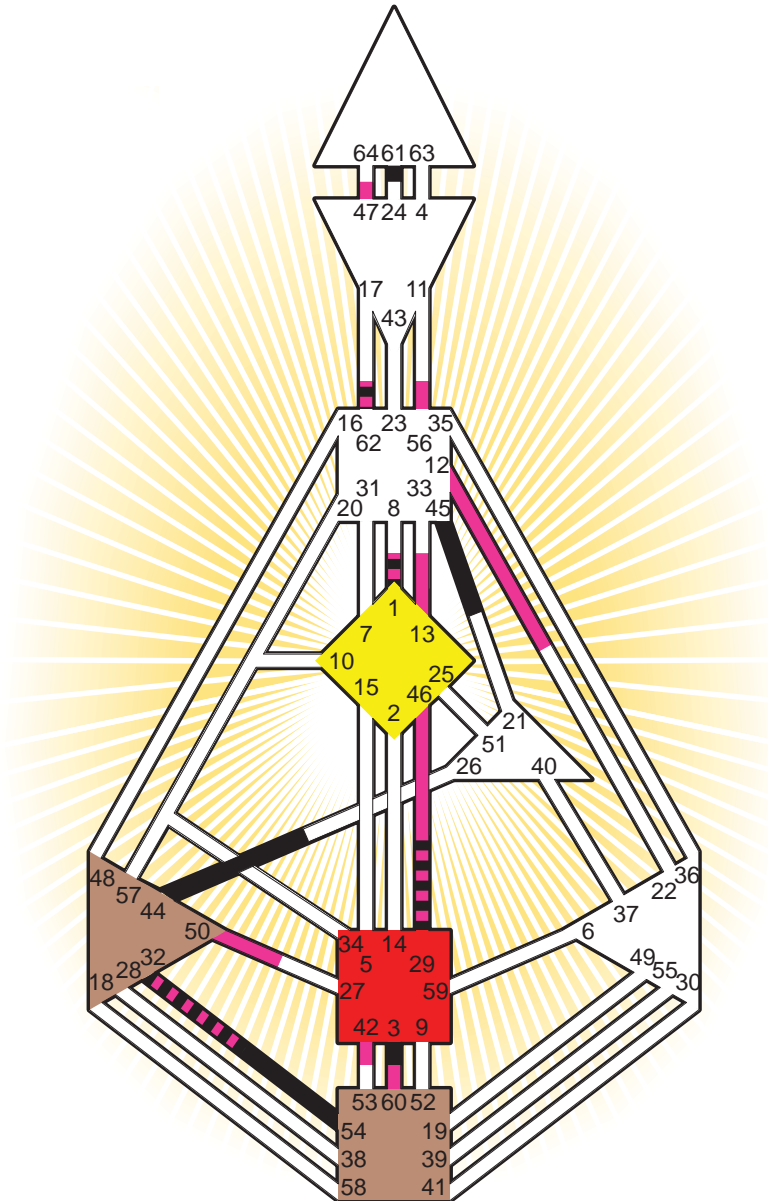

ZEN HUMAN DESIGN

INDIVIDUAL CHART

Howard Stern

Personality

Jackson Heights, NY
 12. January 1954
 13:15:00 EST
 18:15:00 GMT

Design

17. October 1953
 16:56:43 GMT

Rodden Rating **C**

Definition Type

- No Definition
- Single Definition
- Split Definition
- Triple Split Definition
- Quadruple Split Definition

Mode

- To Wait
- To Do

Defined Centers

- Throat
- Head
- Ji
- Heart
- Sacral
- Root

Awareness

- Mental (Ajna)
- Intuitive (Spleen)
- Emotional (Solar Plexus)

	☉	⊕	☾	♈	♉	♊	♋	♌	♍	♎	♏	♐	♑
Personality	61.2	62.2	3.6	61.4	62.4	61.1	54.3	1.1	45.1	44.1	62.1	32.6	29.1
Design	32.4	42.4	13.4	60.4	56.4	1.5	46.1	47.4	12.5	50.4	62.3	32.4	29.1