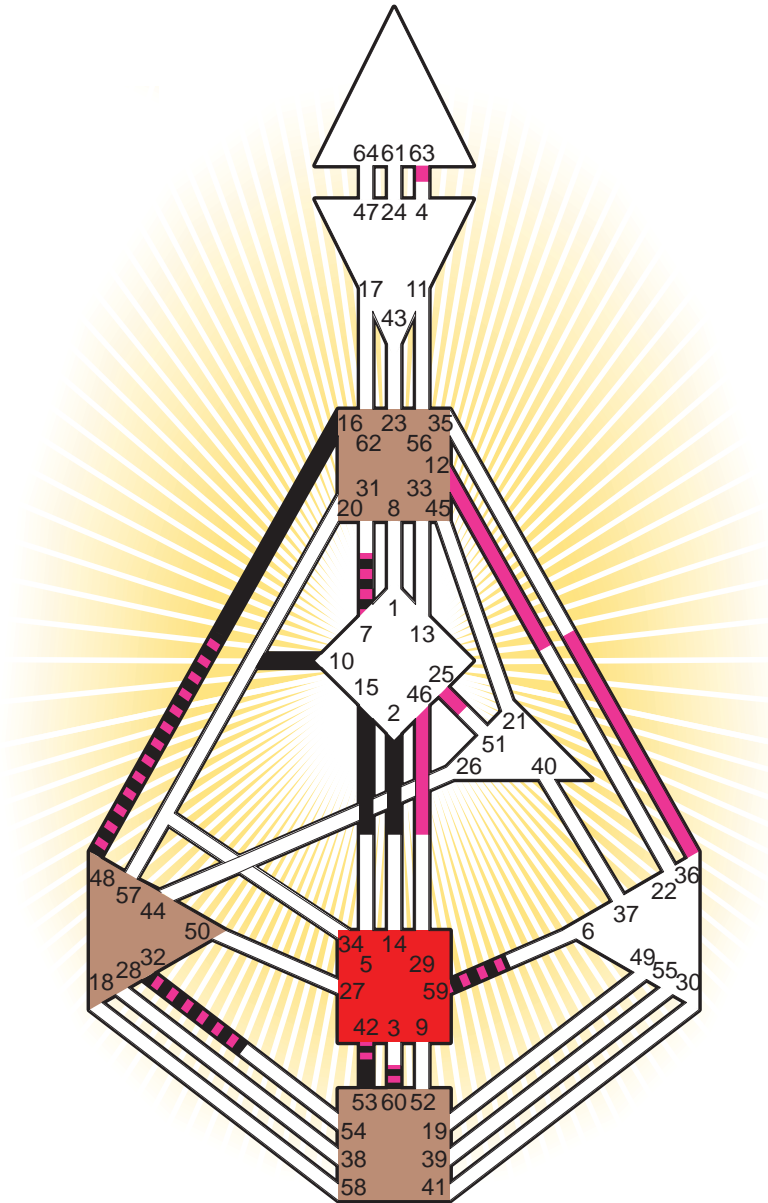

ZEN HUMAN DESIGN

INDIVIDUAL CHART

Meryl Streep

Personality

Summit, NJ
 22. June 1949
 08:05:00 EDT
 12:05:00 GMT

Design

23. March 1949
 16:31:31 GMT

Rodden Rating **AA**

Definition Type

- No Definition
- Single Definition
- Split Definition
- Triple Split Definition
- Quadruple Split Definition

Mode

- To Wait
- To Do

Defined Centers

- Throat
- Head
- Ji
- Heart
- Sacral
- Root

Awareness

- Mental (Ajna)
- Intuitive (Spleen)
- Emotional (Solar Plexus)

	☉	⊕	☾	♈	♉	♊	♋	♌	♍	♎	♏	♐	♑
Personality	15.3	10.3	2.2	<u>42.3</u>	32.3	16.5	53.4	16.4	60.5	59.2	15.3	<u>48.4</u>	7.2
Design	25.5	46.5	60.2	<u>42.6</u>	32.6	63.4	36.5	25.4	60.1	59.1	12.5	<u>48.5</u>	7.2