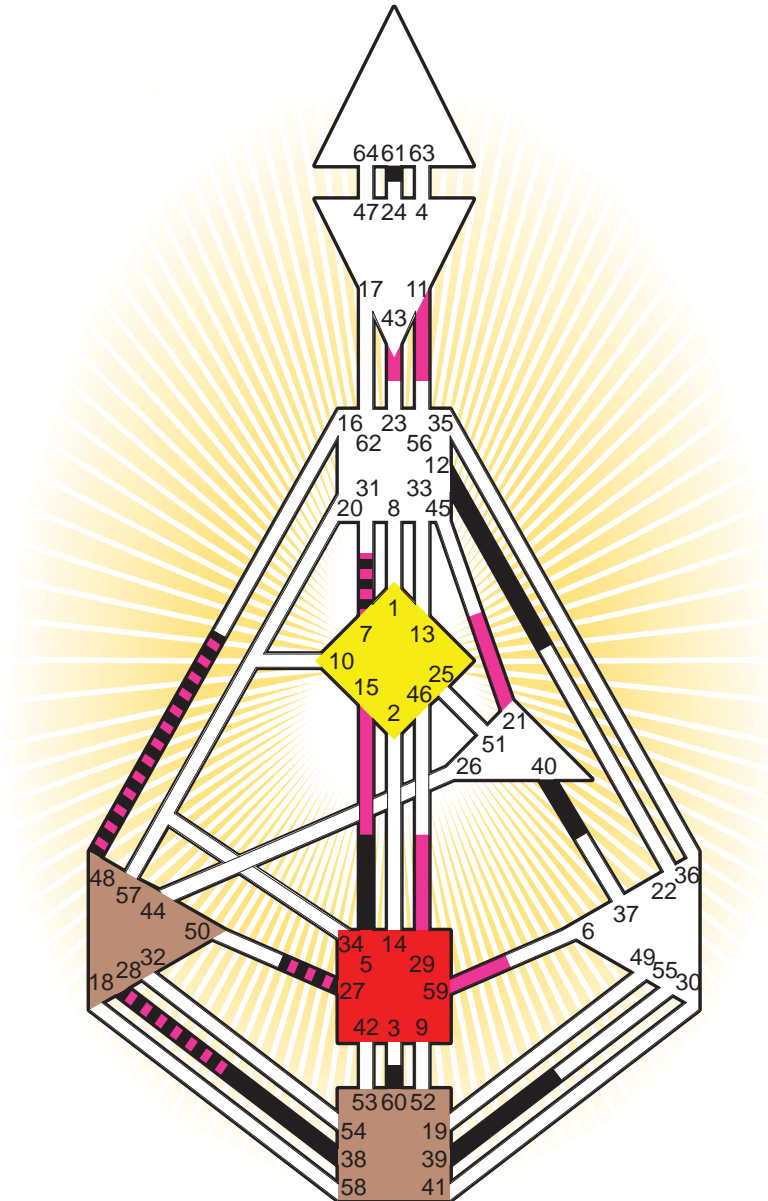

ZEN HUMAN DESIGN

INDIVIDUAL CHART

Donna Summer

Personality

Boston, MA
 31. December 1948
 21:00:00 EST
 02:00:00 GMT

Design

5. October 1948
 16:40:24 GMT

Rodden Rating **AA**

Definition Type

- No Definition
- Single Definition
- Split Definition
- Triple Split Definition
- Quadruple Split Definition

Mode

- To Wait
- To Do

Defined Centers

- Throat
- Head
- Ji
- Heart
- Sacral
- Root

Awareness

- Mental (Ajna)
- Intuitive (Spleen)
- Emotional (Solar Plexus)

	☉	⊕	☾	♋	♌	♍	♎	♏	♐	♑	♒	♓	
Personality	<u>38.1</u>	<u>39.1</u>	<u>60.4</u>	<u>27.1</u>	<u>28.1</u>	<u>61.1</u>	<u>5.4</u>	<u>60.1</u>	<u>38.1</u>	<u>40.1</u>	<u>12.6</u>	<u>48.6</u>	<u>7.4</u>
Design	<u>48.4</u>	<u>21.4</u>	<u>43.3</u>	<u>27.4</u>	<u>28.4</u>	<u>28.4</u>	<u>29.5</u>	<u>43.4</u>	<u>11.1</u>	<u>59.2</u>	<u>15.3</u>	<u>48.4</u>	<u>7.4</u>