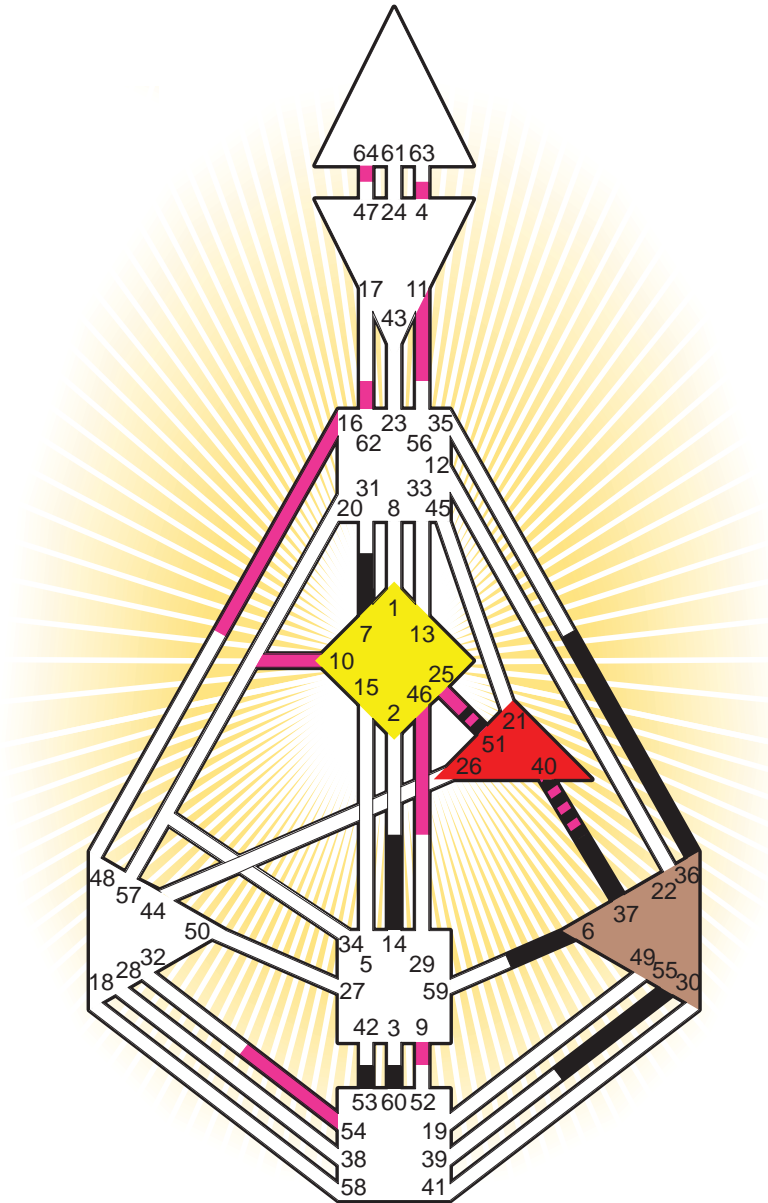

ZEN HUMAN DESIGN

INDIVIDUAL CHART

Elizabeth Taylor

Personality

London, GBE
 27. February 1932
 19:56:00 GMT
 19:56:00 GMT

Design

3. December 1931
 04:05:07 GMT

Rodden Rating **A**

Definition Type

- No Definition
- Single Definition
- Split Definition
- Triple Split Definition
- Quadruple Split Definition

Mode

- To Wait
- To Do

Defined Centers

- Throat
- Ji
- Sacral
- Head
- Heart
- Root

Awareness

- Mental (Ajna)
- Intuitive (Spleen)
- Emotional (Solar Plexus)

	☉	⊕	☾	♋	♌	♍	♎	♏	♐	♑	♒	♓	
Personality	37.3	40.3	14.2	36.4	6.4	37.4	51.4	55.3	7.2	60.5	51.3	40.1	53.6
Design	9.5	16.5	64.6	25.5	46.5	10.4	10.4	11.3	4.4	54.6	51.1	40.3	62.2