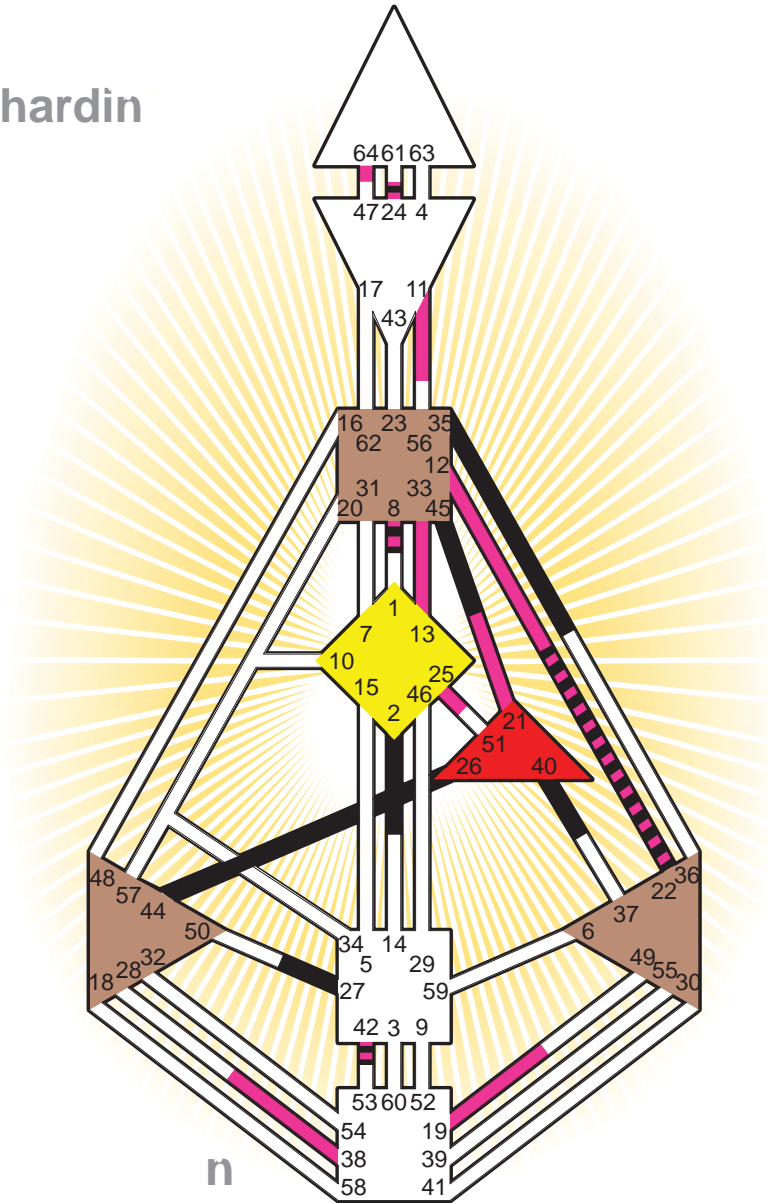

#### Definition Type

- No Definition
- Single Definition
- Split Definition
- Triple Split Definition
- Quadruple Split Definition

#### Mode

- To Wait
- To Do

#### Defined Centers

- Throat
- Head
- Ji
- Heart
- Sacral
- Root

#### Awareness

- Mental (Ajna)
- Intuitive (Spleen)
- Emotional (Solar Plexus)

	☉	⊕	☾	♋	♌	♍	♎	♏	♐	♑	♒	♓	
Personality	24.4	<u>44.4</u>	<u>35.4</u>	<u>26.2</u>	<u>45.2</u>	42.3	2.2	<u>22.5</u>	27.3	27.2	40.5	2.1	8.4
Design	19.6	<u>33.6</u>	<u>22.3</u>	11.4	<u>12.4</u>	<u>13.5</u>	25.1	<u>38.5</u>	<u>21.6</u>	42.3	64.2	24.5	8.3