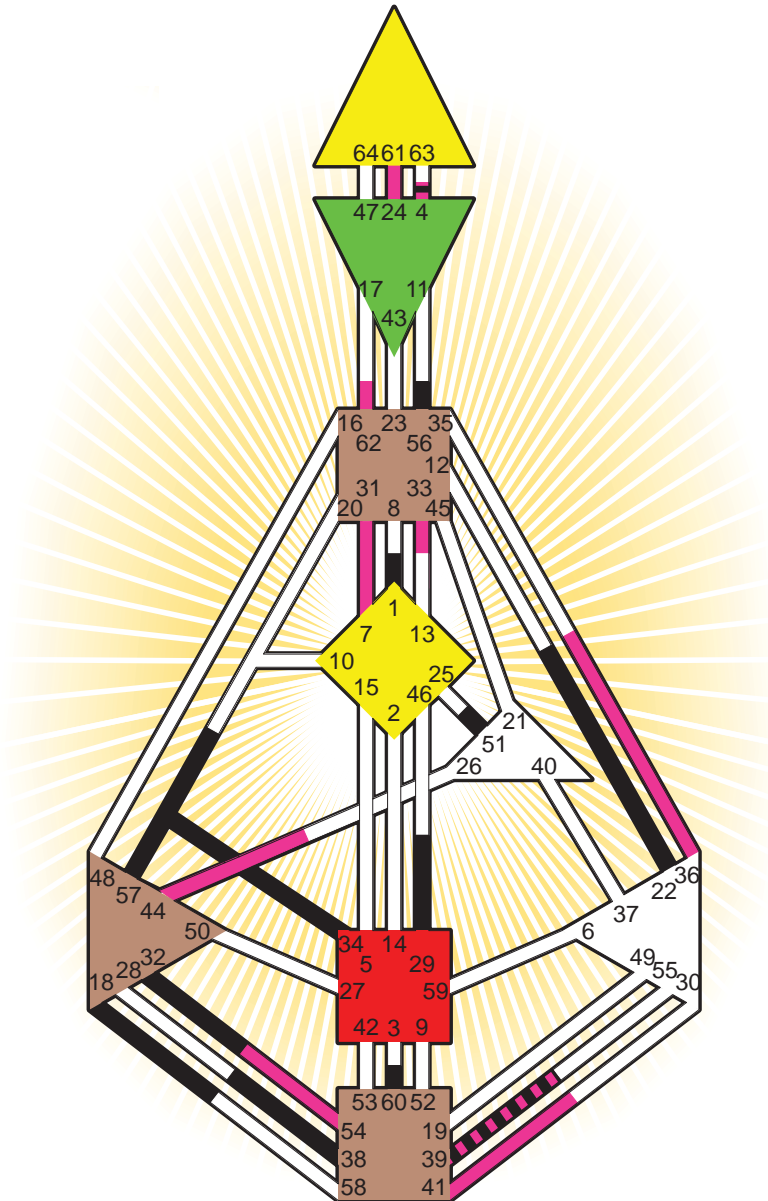

ZEN HUMAN DESIGN

INDIVIDUAL CHART

Margaret Thatcher

Personality

Grantham, GBE
 13. October 1925
 09:00:00 GMT
 09:00:00 GMT

Design

14. July 1925
 12:05:48 GMT

Rodden Rating **A**

Definition Type

- No Definition
- Single Definition
- Split Definition
- Triple Split Definition
- Quadruple Split Definition

Mode

- To Wait
- To Do

Defined Centers

- Throat
- Head
- Ji
- Heart
- Sacral
- Root

Awareness

- Mental (Ajna)
- Intuitive (Spleen)
- Emotional (Solar Plexus)

	☉	⊕	☾	♋	♌	♍	♎	♏	♐	♑	♒	♓	
Personality	<u>57.5</u>	<u>51.5</u>	<u>29.5</u>	<u>56.6</u>	<u>60.6</u>	<u>32.4</u>	<u>34.3</u>	<u>18.6</u>	<u>38.6</u>	<u>1.1</u>	<u>22.6</u>	<u>4.6</u>	<u>39.6</u>
Design	<u>62.1</u>	<u>61.1</u>	<u>24.4</u>	<u>31.3</u>	<u>41.3</u>	<u>7.2</u>	<u>7.1</u>	<u>33.5</u>	<u>54.3</u>	<u>44.1</u>	<u>36.3</u>	<u>4.3</u>	<u>39.5</u>