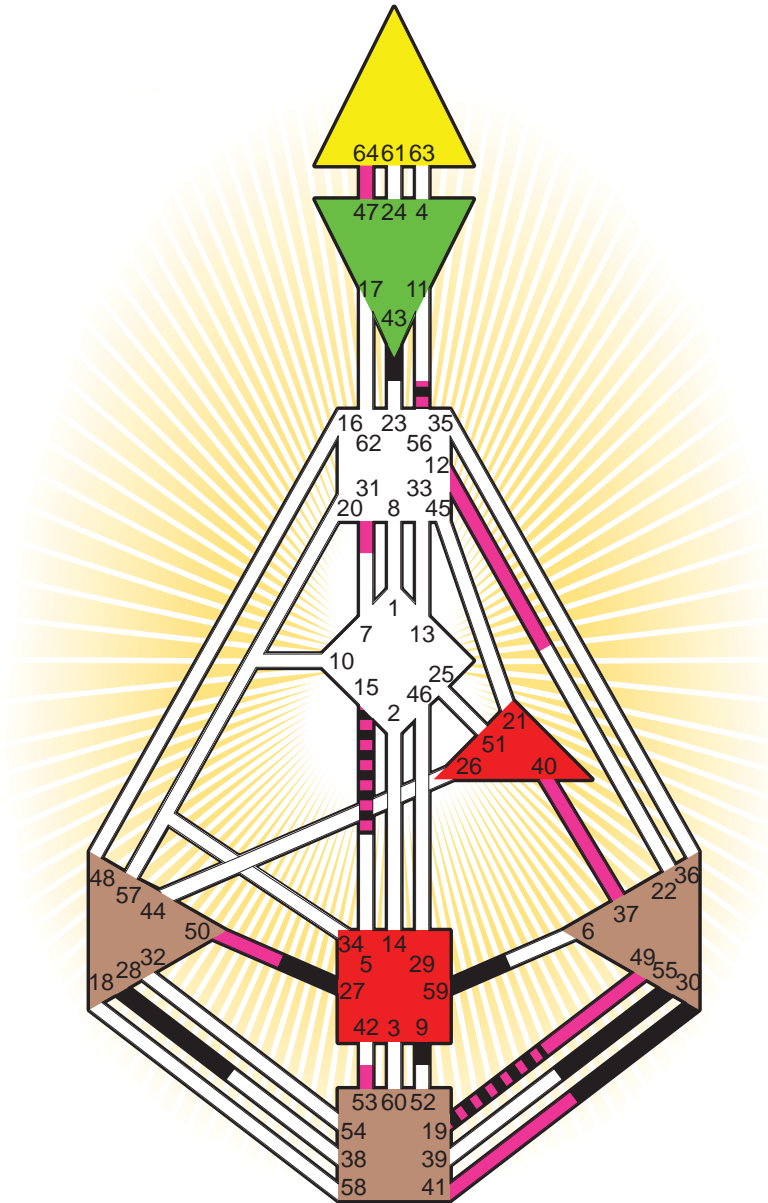

ZEN HUMAN DESIGN

INDIVIDUAL CHART

Dylan Thomas

Personality

Swansea, WL
 27. October 1914
 23:00:00 GMT
 23:00:00 GMT

Design

29. July 1914
 16:35:08 GMT

Rodden Rating **A**

Definition Type

- No Definition
- Single Definition
- Split Definition
- Triple Split Definition
- Quadruple Split Definition

Mode

- To Wait
- To Do

Defined Centers

- Throat
- Ji
- Sacral
- Head
- Heart
- Root

Awareness

- Mental (Ajna)
- Intuitive (Spleen)
- Emotional (Solar Plexus)

	☉	⊕	☾	♋	♌	♍	♎	♏	♐	♑	♒	♓	
Personality	28.2	27.2	30.3	55.5	59.5	43.5	9.5	43.1	19.6	15.5	19.1	56.5	15.5
Design	31.4	41.4	50.6	37.1	40.1	53.5	64.6	47.4	49.1	12.6	19.3	56.3	15.4