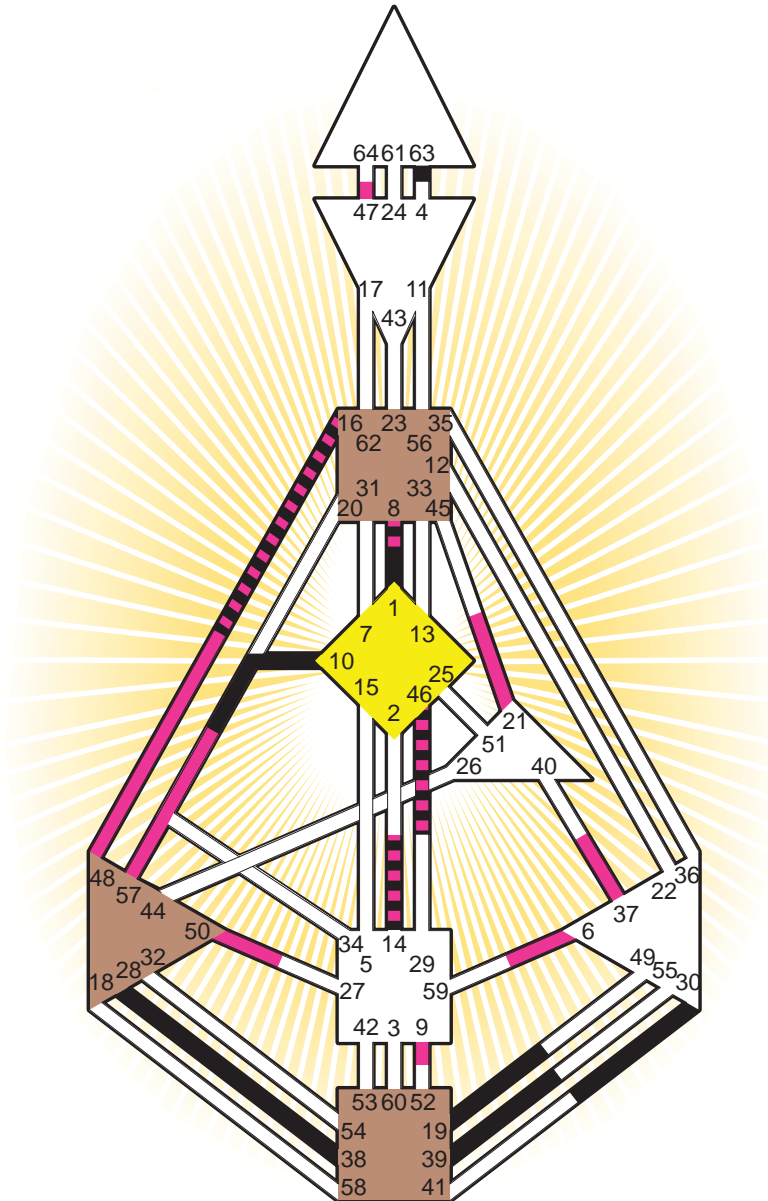

Definition Type

- No Definition
- Single Definition
- Split Definition
- Triple Split Definition
- Quadruple Split Definition

Mode

- To Wait
- To Do

Defined Centers

- Throat
- Head
- Ji
- Heart
- Sacral
- Root

Awareness

- Mental (Ajna)
- Intuitive (Spleen)
- Emotional (Solar Plexus)

	☉	⊕	☾	♈	♉	♊	♋	♌	♍	♎	♏	♐	♑
Personality	38.4	39.4	30.1	8.1	14.1	10.3	19.2	1.4	63.3	46.2	28.4	16.2	16.2
Design	48.6	21.6	9.6	8.3	14.3	46.3	57.5	47.5	37.4	6.1	50.5	16.4	16.4