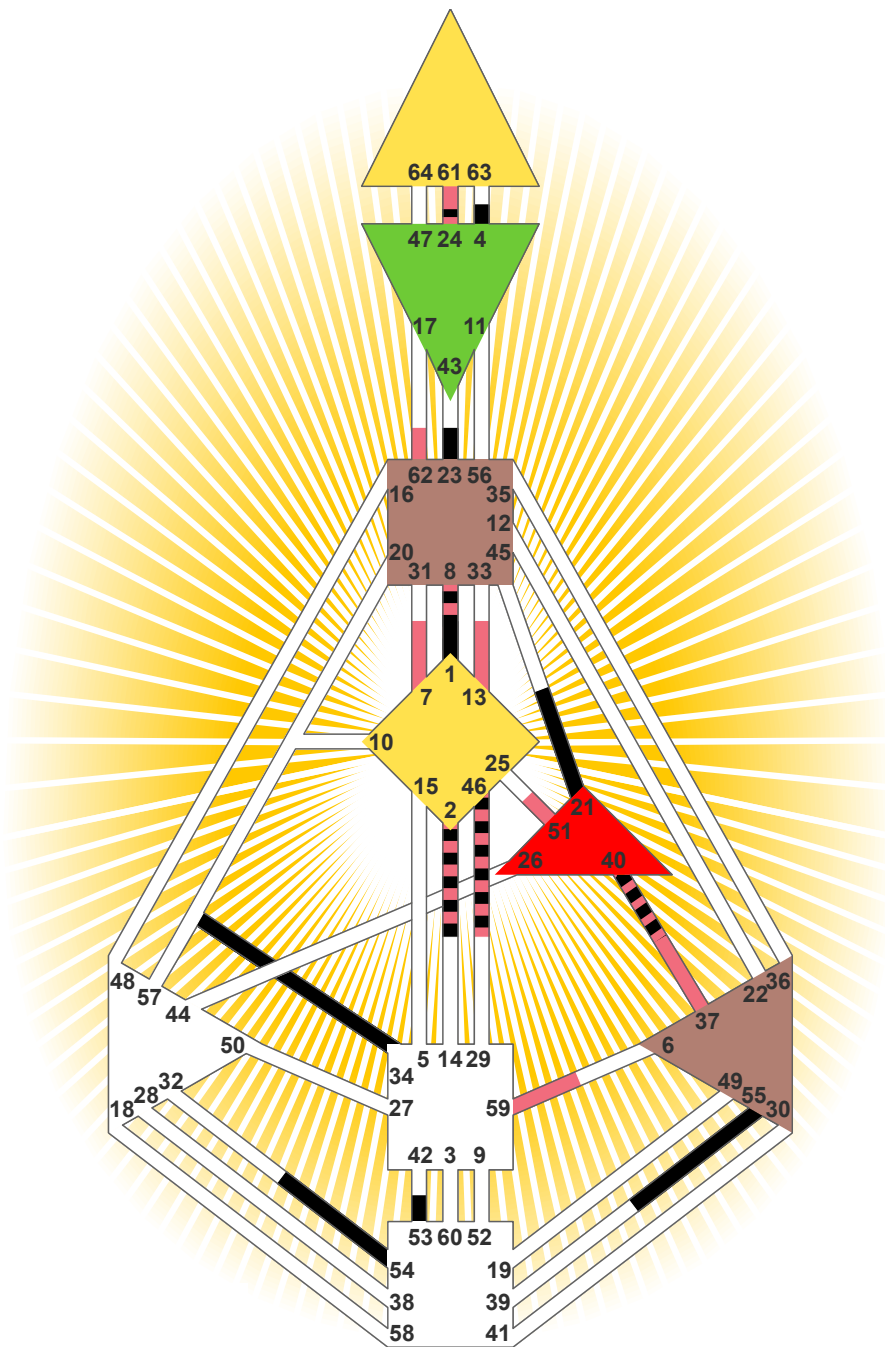

Leon Trotsky

Personality

Odessa, UKR
 7. November 1879
 23:11:00 LMT
 21:08:04 GMT

Design

10. August 1879
 03:48:37 GMT

Rodden Rating DD

Definition Type

- No Definition
- Single Definition
- Split Definition
- Triple Split Definition
- Quadruple Split Definition

Mode

- To Wait
- To Do

Defined Centers

- Throat
- Head
- Ji
- Sacral
- Heart
- Root

Awareness

- Mental (Ajna)
- Intuitiv (Spleen)
- Emotional (Solar Plexus)

	☉	☊	☋	♋	♌	♍	♎	♏	♐	♑	♒	♓	
Personality	1.2	2.2	4.5	54.3	53.3	34.4	46.4	23.4	55.4	21.1	40.3	24.4	8.3
Design	7.5	13.5	2.5	61.5	62.5	40.3	46.2	24.3	37.5	51.1	59.4	24.5	8.4