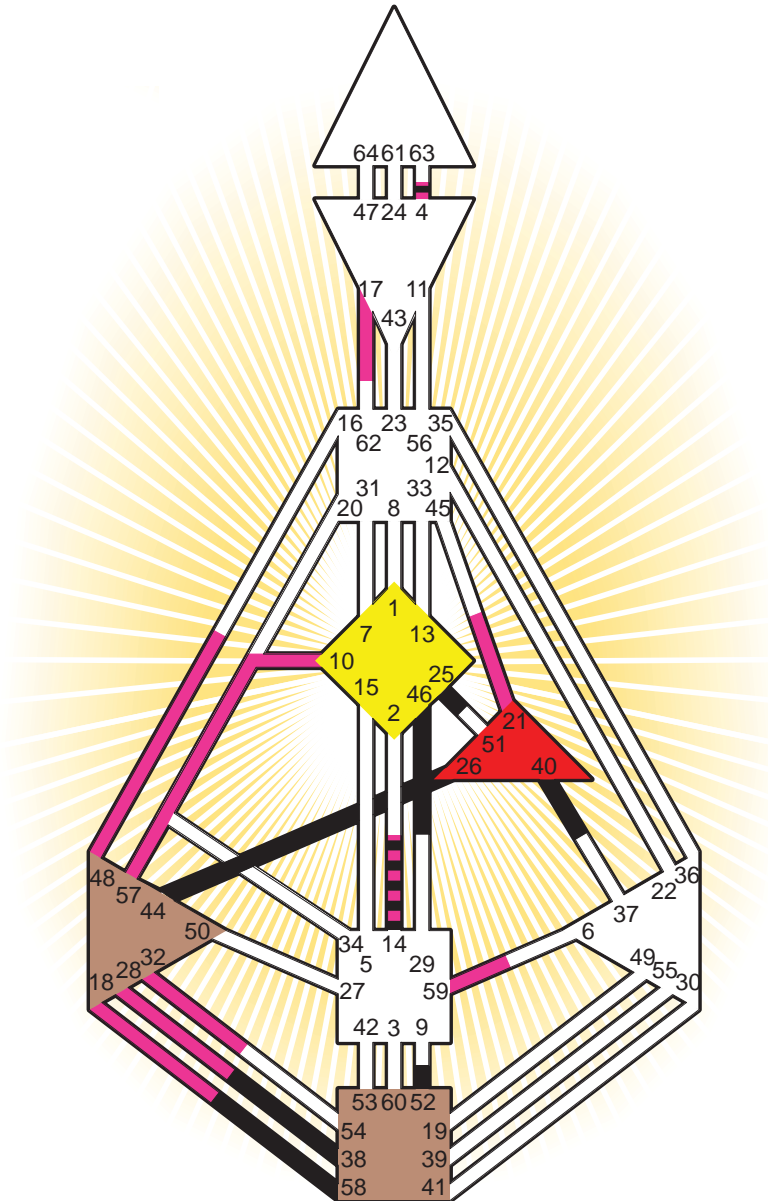

Definition Type

- No Definition
- Single Definition
- Split Definition
- Triple Split Definition
- Quadruple Split Definition

Mode

- To Wait
- To Do

Defined Centers

- Throat
- Head
- Ji
- Heart
- Sacral
- Root

Awareness

- Mental (Ajna)
- Intuitive (Spleen)
- Emotional (Solar Plexus)

| | ☉ | ⊕ | ☾ | ♋ | ♌ | ♍ | ♎ | ♏ | ♐ | ♑ | ♒ | ♓ | |
|-------------|-------------|-------------|-------------|-------------|-------------|-------------|-------------|-------------|-------------|-------------|------------|-------------|-------------|
| Personality | <u>58.5</u> | <u>52.5</u> | <u>38.4</u> | <u>46.1</u> | <u>25.1</u> | <u>26.6</u> | <u>14.2</u> | <u>26.3</u> | <u>26.2</u> | <u>58.6</u> | <u>4.2</u> | <u>44.2</u> | <u>40.1</u> |
| Design | <u>48.1</u> | <u>21.1</u> | <u>32.5</u> | <u>18.1</u> | <u>17.1</u> | <u>32.1</u> | <u>59.3</u> | <u>57.4</u> | <u>14.6</u> | <u>10.4</u> | <u>4.1</u> | <u>28.4</u> | <u>59.6</u> |