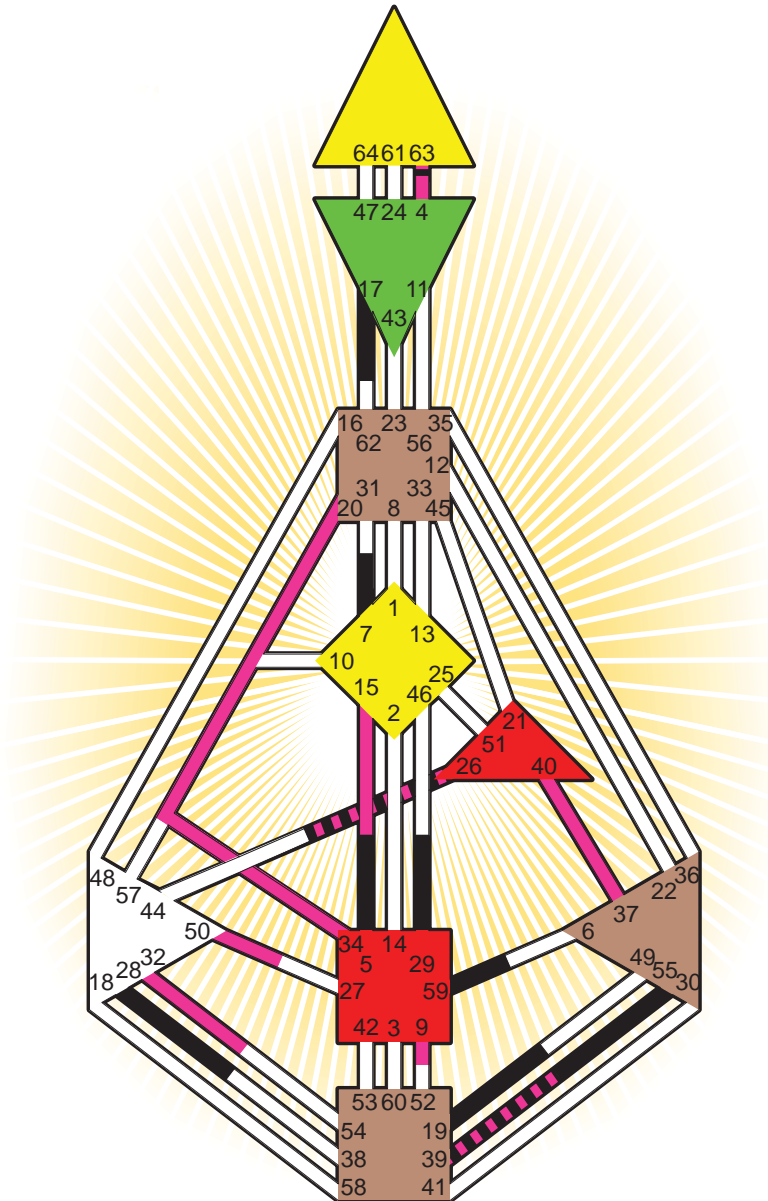

ZEN HUMAN DESIGN

INDIVIDUAL CHART

Gloria Vanderbilt

Personality

New York, NY
 20. February 1924
 09:55:00 EST
 14:55:00 GMT

Design

26. November 1923
 00:22:02 GMT

Rodden Rating **A**

Definition Type

- No Definition
- Single Definition
- Split Definition
- Triple Split Definition
- Quadruple Split Definition

Mode

- To Wait
- To Do

Defined Centers

- Throat
- Head
- Ji
- Heart
- Sacral
- Root

Awareness

- Mental (Ajna)
- Intuitive (Spleen)
- Emotional (Solar Plexus)

	☉	⊕	☾	♋	♌	♍	♎	♏	♐	♑	♒	♓	
Personality	<u>55.1</u>	<u>59.1</u>	<u>29.6</u>	<u>59.3</u>	<u>55.3</u>	<u>19.2</u>	<u>17.6</u>	<u>26.4</u>	<u>5.6</u>	<u>28.1</u>	<u>63.6</u>	<u>7.6</u>	<u>39.2</u>
Design	<u>34.3</u>	<u>20.3</u>	<u>15.2</u>	<u>40.2</u>	<u>37.2</u>	<u>9.3</u>	<u>26.6</u>	<u>32.5</u>	<u>34.1</u>	<u>50.2</u>	<u>63.3</u>	<u>4.2</u>	<u>39.3</u>