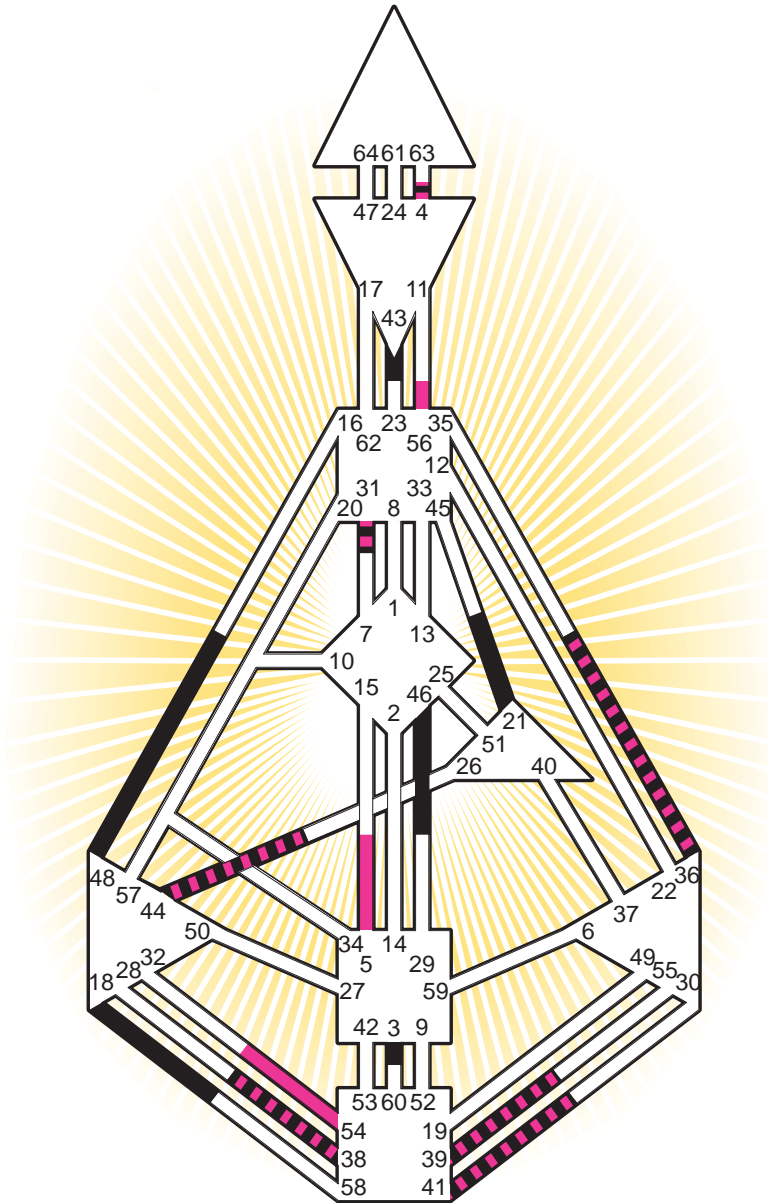

ZEN HUMAN DESIGN

INDIVIDUAL CHART

Gore Vidal

Personality

West Point, NY
 3. October 1925
 10:00:00 EST
 15:00:00 GMT

Design

4. July 1925
 09:38:13 GMT

Rodden Rating **AA**

Definition Type

- No Definition
- Single Definition
- Split Definition
- Triple Split Definition
- Quadruple Split Definition

Mode

- To Wait
- To Do

Defined Centers

- Throat
- Head
- Ji
- Heart
- Sacral
- Root

Awareness

- Mental (Ajna)
- Intuitive (Spleen)
- Emotional (Solar Plexus)

	☉	⊕	☾	♋	♌	♍	♎	♏	♐	♑	♒	♓	
Personality	48.1	21.1	3.2	31.1	41.1	18.4	43.2	46.6	38.5	44.6	36.1	4.6	39.6
Design	39.3	38.3	5.6	31.3	41.3	56.2	56.5	31.4	54.4	44.1	36.4	4.3	39.4