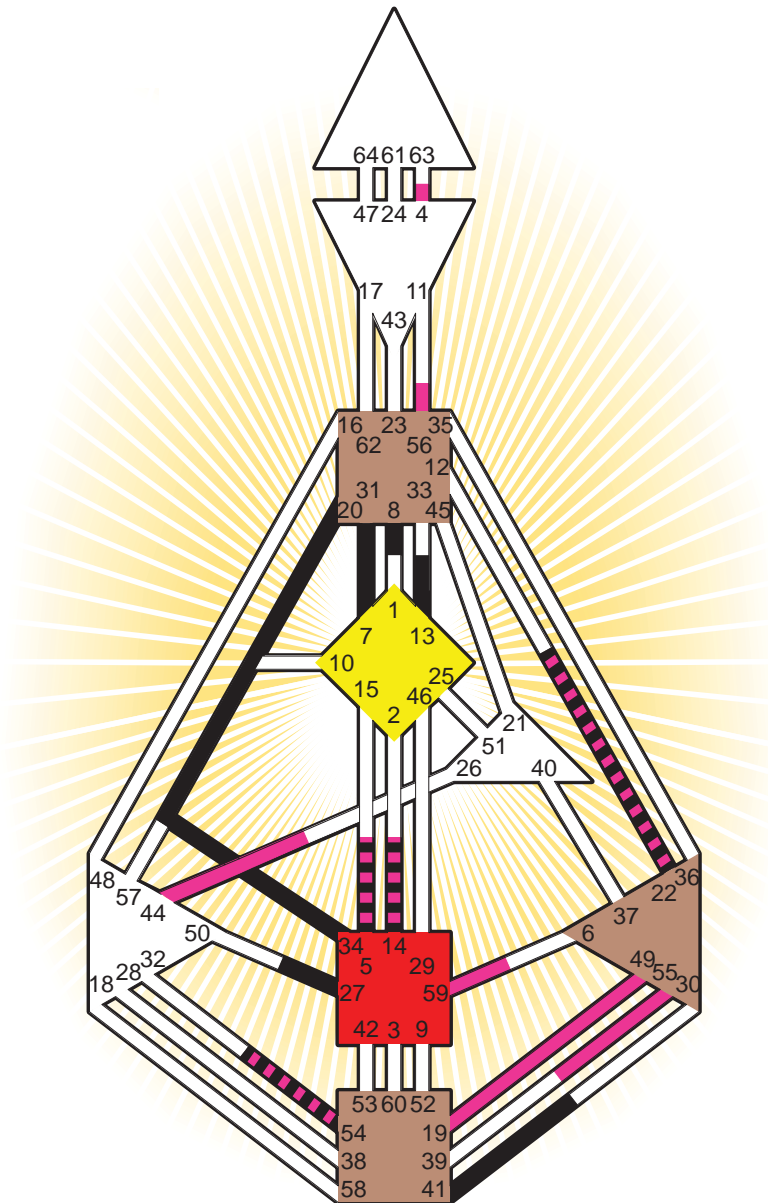

ZEN HUMAN DESIGN

INDIVIDUAL CHART

Richard Wagner

Personality

Leipzig, D
 22. May 1813
 04:11:00 LMT
 03:21:40 GMT

Design

21. February 1813
 13:17:53 GMT

Rodden Rating C

Definition Type

- No Definition
- Single Definition
- Split Definition
- Triple Split Definition
- Quadruple Split Definition

Mode

- To Wait
- To Do

Defined Centers

- Throat
- Head
- Ji
- Heart
- Sacral
- Root

Awareness

- Mental (Ajna)
- Intuitive (Spleen)
- Emotional (Solar Plexus)

	☉	⊕	☾	♋	♌	♍	♎	♏	♐	♑	♒	♓	
Personality	20.1	34.1	13.4	7.1	13.1	27.4	8.6	41.3	31.2	54.5	14.2	5.4	22.4
Design	55.3	59.3	44.5	4.1	49.1	49.3	19.2	5.5	56.5	54.1	14.4	5.5	22.2