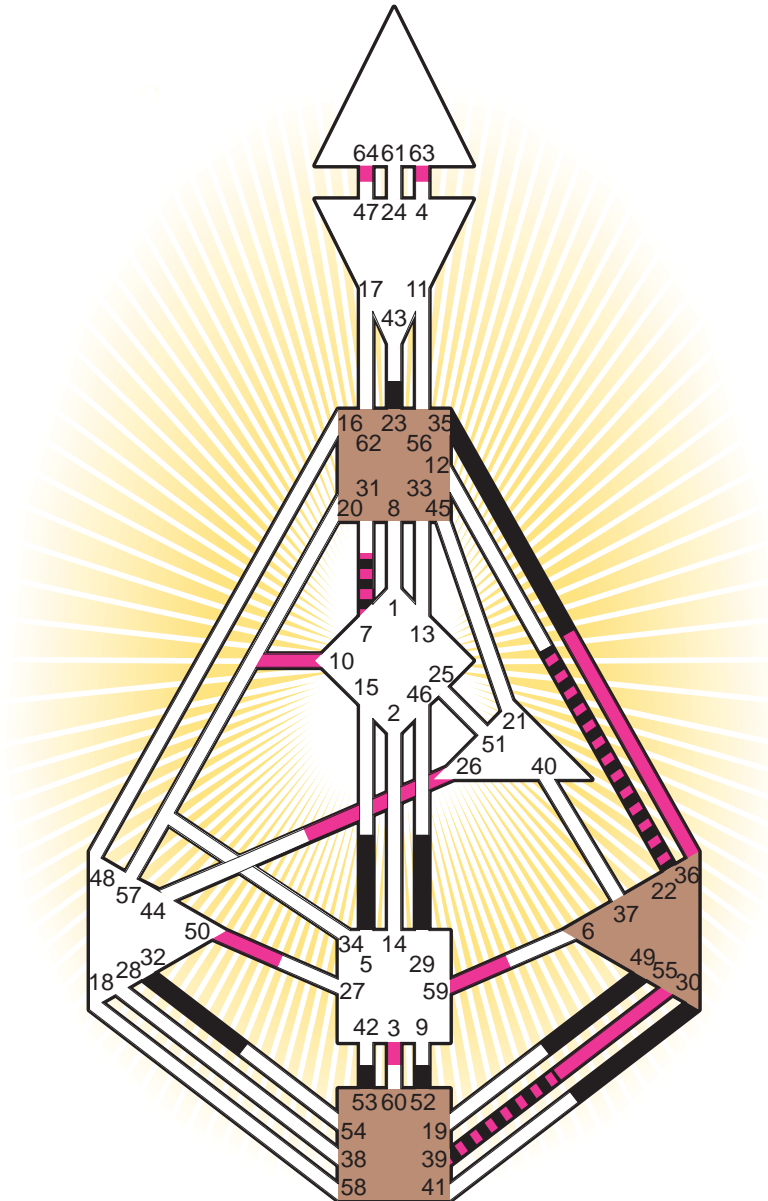

ZEN HUMAN DESIGN

INDIVIDUAL CHART

Dennis Weaver

Personality

Joplin, MO
 4. June 1924
 08:00:00 CST
 14:00:00 GMT

Design

6. March 1924
 11:36:59 GMT

Rodden Rating **AA**

Definition Type

- No Definition
- Single Definition
- Split Definition
- Triple Split Definition
- Quadruple Split Definition

Mode

- To Wait
- To Do

Defined Centers

- Throat
- Head
- Ji
- Heart
- Sacral
- Root

Awareness

- Mental (Ajna)
- Intuitive (Spleen)
- Emotional (Solar Plexus)

	☉	⊕	☾	♋	♌	♍	♎	♏	♐	♑	♒	♓	
Personality	<u>35.3</u>	5.3	52.2	29.2	30.2	23.1	53.3	49.4	5.5	32.6	22.5	7.6	<u>39.2</u>
Design	63.5	64.5	<u>36.3</u>	59.3	<u>55.3</u>	<u>55.3</u>	3.1	10.2	26.2	50.6	22.1	7.6	<u>39.1</u>