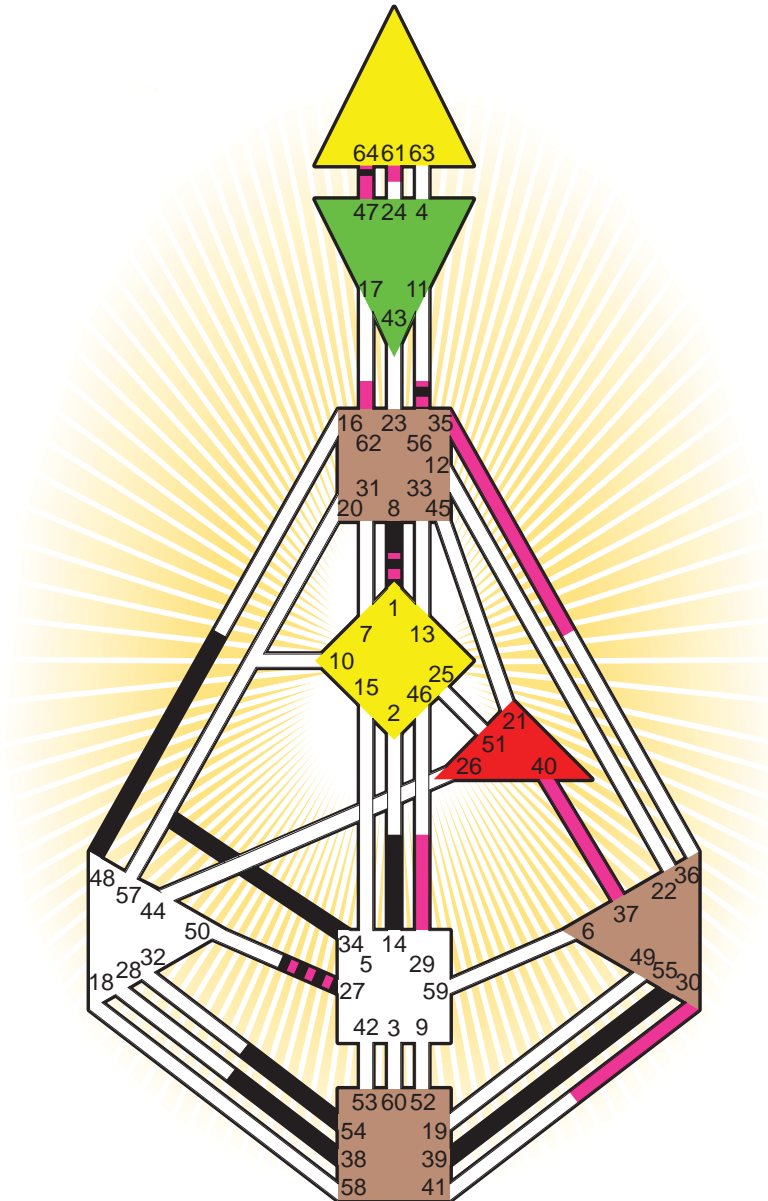

ZEN HUMAN DESIGN

INDIVIDUAL CHART

Jack Welch

Personality

Peabody, MA
 19. November 1935
 10:30:00 EST
 15:30:00 GMT

Design

22. August 1935
 09:57:36 GMT

Rodden Rating **AA**

Definition Type

- No Definition
- Single Definition
- Split Definition
- Triple Split Definition
- Quadruple Split Definition

Mode

- To Wait
- To Do

Defined Centers

- Throat
- Head
- Ji
- Heart
- Sacral
- Root

Awareness

- Mental (Ajna)
- Intuitive (Spleen)
- Emotional (Solar Plexus)

	☉	⊕	☾	♋	♌	♍	♎	♏	♐	♑	♒	♓	
Personality	14.3	<u>8.3</u>	<u>64.3</u>	38.5	<u>39.5</u>	<u>1.2</u>	48.1	54.2	34.3	<u>55.4</u>	27.1	<u>64.6</u>	56.2
Design	29.5	<u>30.5</u>	<u>35.3</u>	61.1	<u>62.1</u>	<u>40.5</u>	<u>47.6</u>	<u>1.1</u>	<u>1.3</u>	<u>37.2</u>	27.4	<u>64.3</u>	56.1