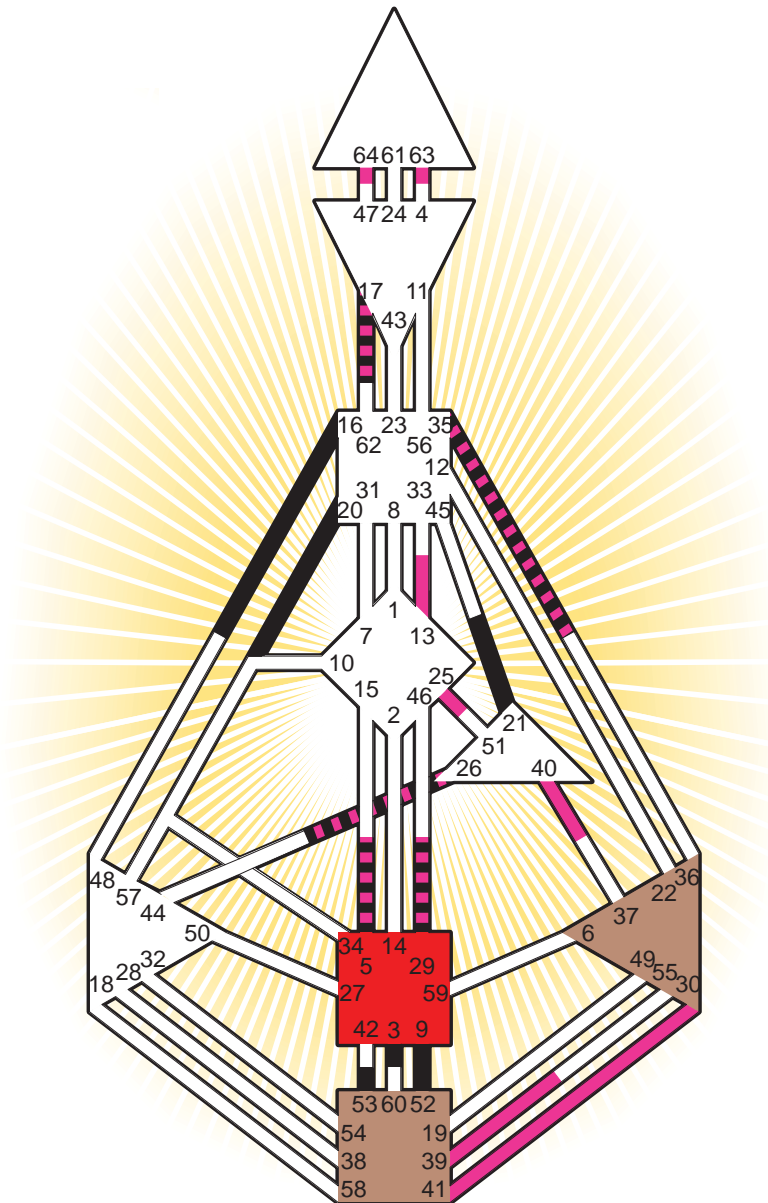

ZEN HUMAN DESIGN

INDIVIDUAL CHART

Ruth Westheimer

Personality

Frankfurt am Main, D
 4. June 1928
 04:00:00 MET
 03:00:00 GMT

Design

6. March 1928
 01:14:56 GMT

Rodden Rating **AA**

Definition Type

- No Definition
- Single Definition
- Split Definition
- Triple Split Definition
- Quadruple Split Definition

Mode

- To Wait
- To Do

Defined Centers

- Throat
- Head
- Ji
- Heart
- Sacral
- Root

Awareness

- Mental (Ajna)
- Intuitive (Spleen)
- Emotional (Solar Plexus)

	☉	⊕	☾	♋	♌	♍	♎	♏	♐	♑	♒	♓	
Personality	35.2	5.2	26.4	16.5	<u>9.5</u>	<u>52.4</u>	20.6	21.5	3.4	5.5	17.4	29.3	53.1
Design	63.5	64.5	40.5	35.3	5.3	<u>30.3</u>	13.3	<u>41.4</u>	17.6	26.2	25.5	29.4	39.6