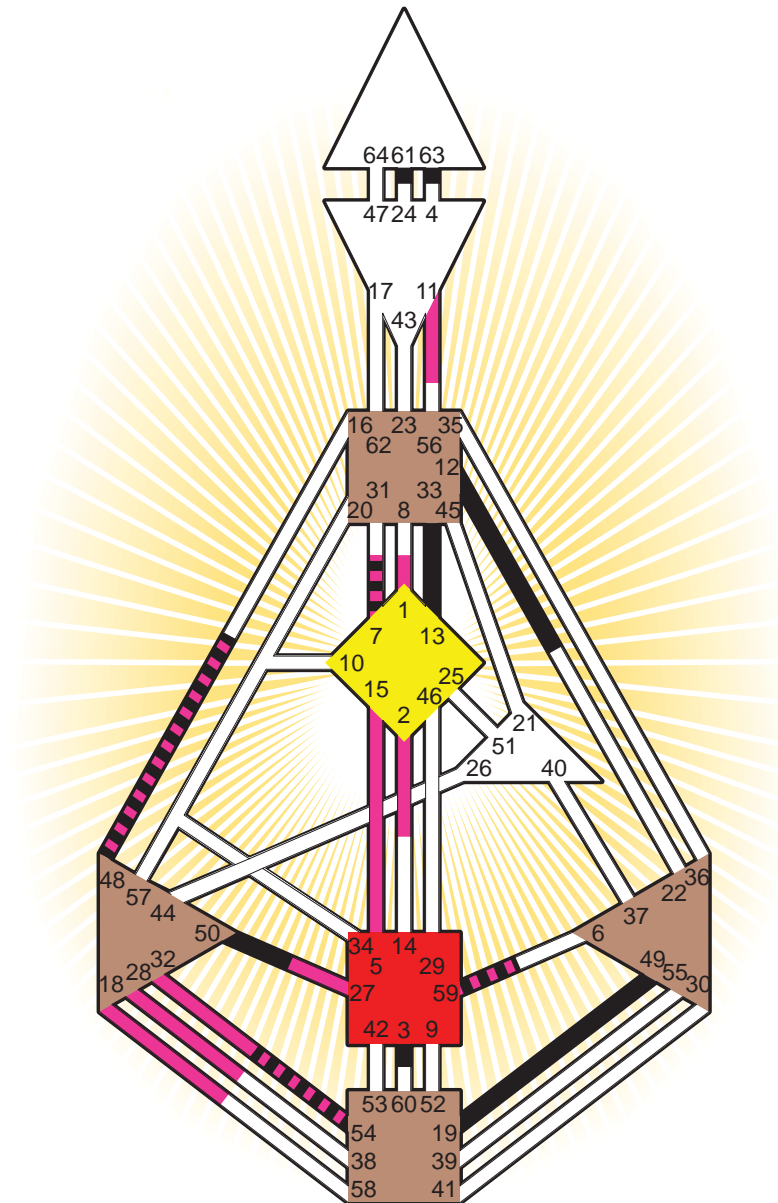

ZEN HUMAN DESIGN

INDIVIDUAL CHART

Ken Wilber

Personality

Oklahoma City, OK
 31. January 1949
 22:30:00 CST
 04:30:00 GMT

Design

6. November 1948
 12:17:15 GMT

Rodden Rating **A**

Definition Type

- No Definition
- Single Definition
- Split Definition
- Triple Split Definition
- Quadruple Split Definition

Mode

- To Wait
- To Do

Defined Centers

- Throat
- Head
- Ji
- Heart
- Sacral
- Root

Awareness

- Mental (Ajna)
- Intuitive (Spleen)
- Emotional (Solar Plexus)

	☉	⊕	☾	♋	♌	♍	♎	♏	♐	♑	♒	♓	
Personality	<u>19.5</u>	<u>33.5</u>	<u>63.5</u>	<u>3.3</u>	<u>50.3</u>	<u>13.3</u>	<u>61.3</u>	<u>49.3</u>	<u>54.3</u>	<u>59.5</u>	<u>12.5</u>	<u>48.6</u>	<u>7.3</u>
Design	<u>1.1</u>	<u>2.1</u>	<u>54.5</u>	<u>27.4</u>	<u>28.4</u>	<u>32.5</u>	<u>18.3</u>	<u>5.4</u>	<u>11.6</u>	<u>59.5</u>	<u>15.3</u>	<u>48.5</u>	<u>7.4</u>