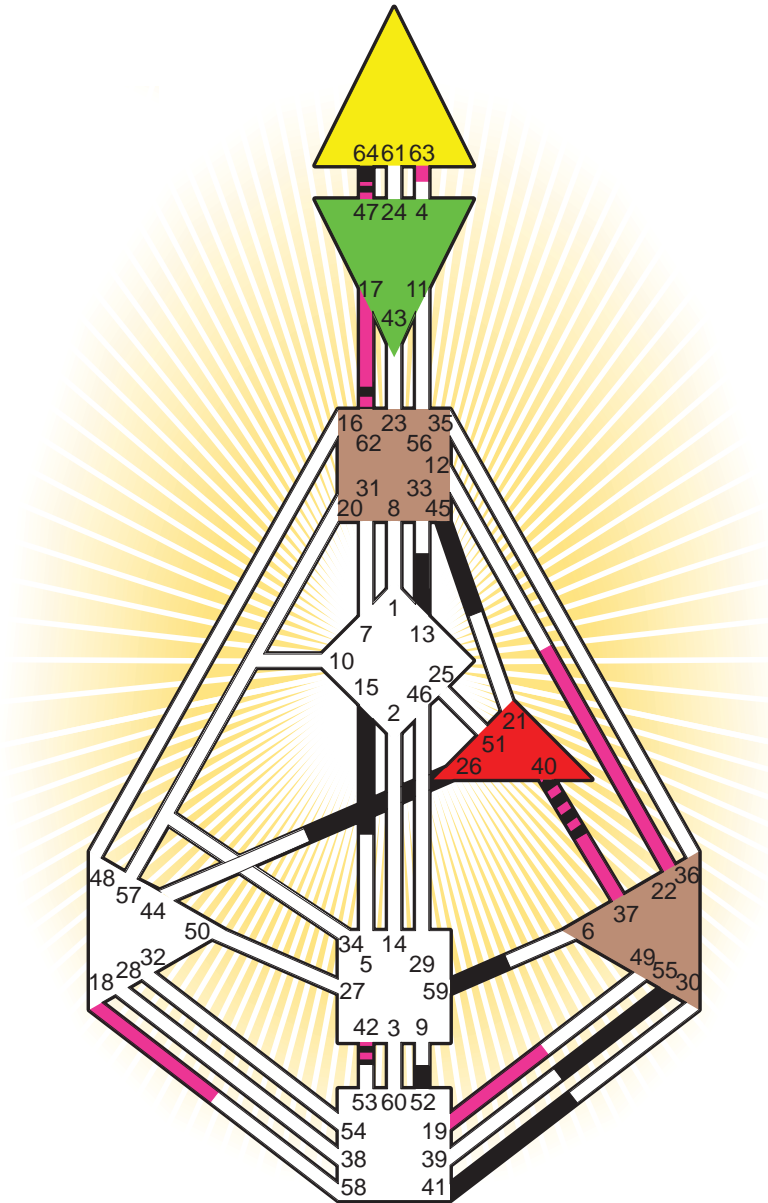

#### Definition Type

- No Definition
- Single Definition
- Split Definition
- Triple Split Definition
- Quadruple Split Definition

#### Mode

- To Wait
- To Do

#### Defined Centers

- Throat
- Head
- Ji
- Heart
- Sacral
- Root

#### Awareness

- Mental (Ajna)
- Intuitive (Spleen)
- Emotional (Solar Plexus)

	☉	⊕	☾	♋	♌	♍	♎	♏	♐	♑	♒	♓	
<b>Personality</b>	<b>45.4</b>	<b>26.4</b>	<b>41.4</b>	<b>55.2</b>	<b>59.2</b>	<b>52.2</b>	<b>15.6</b>	<b>47.1</b>	<b>64.4</b>	<b>13.4</b>	<b>42.6</b>	<b>40.2</b>	<b>62.2</b>
<b>Design</b>	<b>22.6</b>	<b>47.6</b>	<b>18.1</b>	<b>37.3</b>	<b>40.3</b>	<b>17.4</b>	<b>63.1</b>	<b>40.1</b>	<b>47.1</b>	<b>19.5</b>	<b>42.1</b>	<b>40.3</b>	<b>62.1</b>