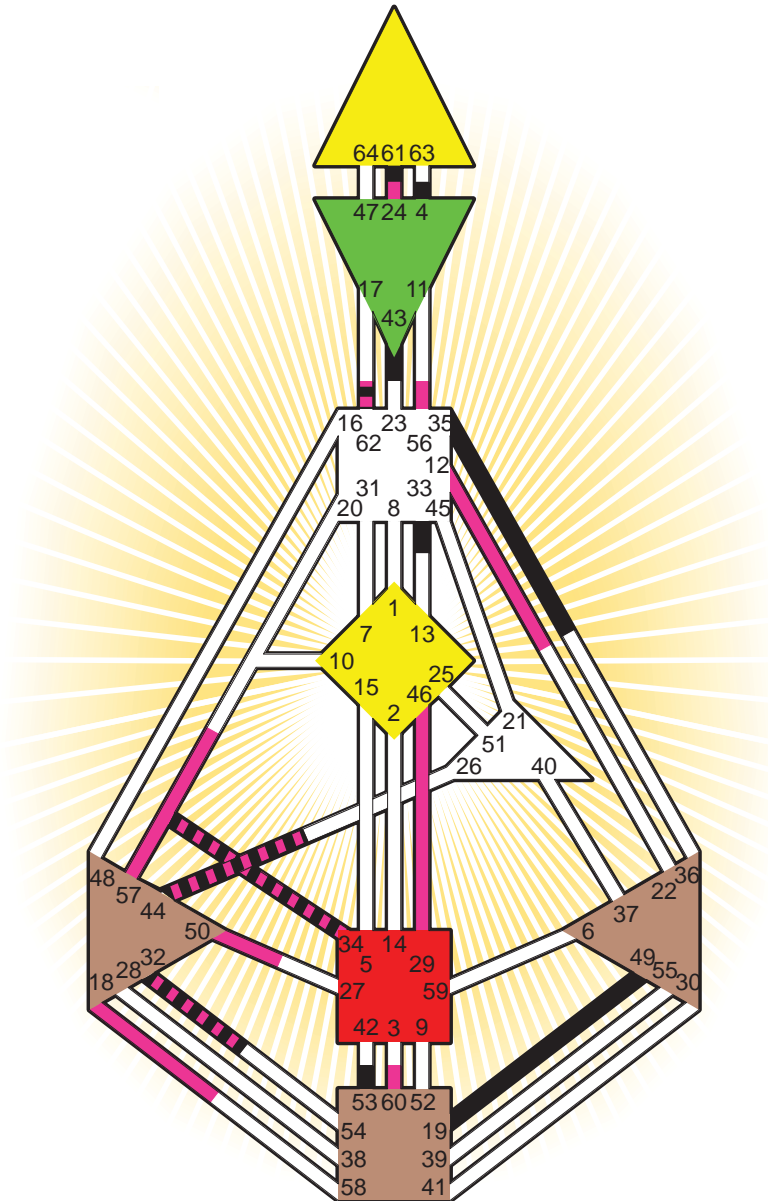

ZEN HUMAN DESIGN

INDIVIDUAL CHART

Oprah Winfrey

Personality

Kosciusko, MS
29. January 1954
04:30:00 CST
10:30:00 GMT

Design

3. November 1953
17:10:34 GMT

Rodden Rating **A**

Definition Type

- No Definition
- Single Definition
- Split Definition
- Triple Split Definition
- Quadruple Split Definition

Mode

- To Wait
- To Do

Defined Centers

- Throat
- Ji
- Sacral
- Head
- Heart
- Root

Awareness

- Mental (Ajna)
- Intuitive (Spleen)
- Emotional (Solar Plexus)

	☉	⊕	☾	♋	♌	♍	♎	♏	♐	♑	♒	♓	
Personality	<u>19.2</u>	<u>33.2</u>	<u>34.5</u>	<u>61.4</u>	<u>62.4</u>	<u>49.1</u>	<u>19.2</u>	<u>43.6</u>	<u>35.6</u>	<u>44.2</u>	<u>53.6</u>	<u>32.6</u>	<u>4.6</u>
Design	<u>44.4</u>	<u>24.4</u>	<u>18.4</u>	<u>60.2</u>	<u>56.2</u>	<u>34.1</u>	<u>57.6</u>	<u>46.4</u>	<u>12.4</u>	<u>50.6</u>	<u>62.3</u>	<u>32.4</u>	<u>29.1</u>