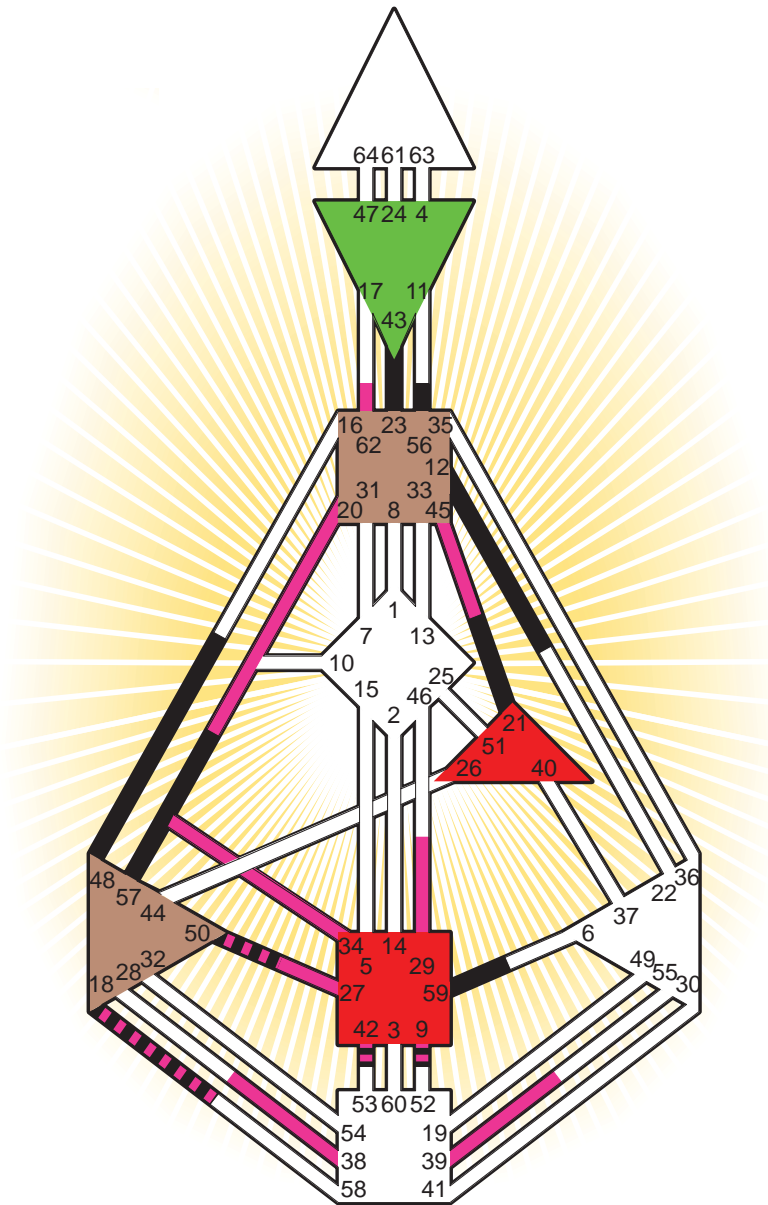

#### Definition Type

- No Definition
- Single Definition
- Split Definition
- Triple Split Definition
- Quadruple Split Definition

#### Mode

- To Wait
- To Do

#### Defined Centers

- Throat
- Head
- Ji
- Heart
- Sacral
- Root

#### Awareness

- Mental (Ajna)
- Intuitive (Spleen)
- Emotional (Solar Plexus)

	☉	⊕	☾	♋	♌	♍	♎	♏	♐	♑	♒	♓	
Personality	48.3	<u>21.3</u>	48.4	<u>43.4</u>	<u>23.4</u>	<u>57.6</u>	59.1	12.4	42.1	56.6	<u>50.6</u>	9.5	18.6
Design	39.5	<u>38.5</u>	<u>20.4</u>	<u>34.1</u>	<u>20.1</u>	<u>45.6</u>	29.4	<u>27.2</u>	42.2	62.1	<u>50.3</u>	9.5	18.3