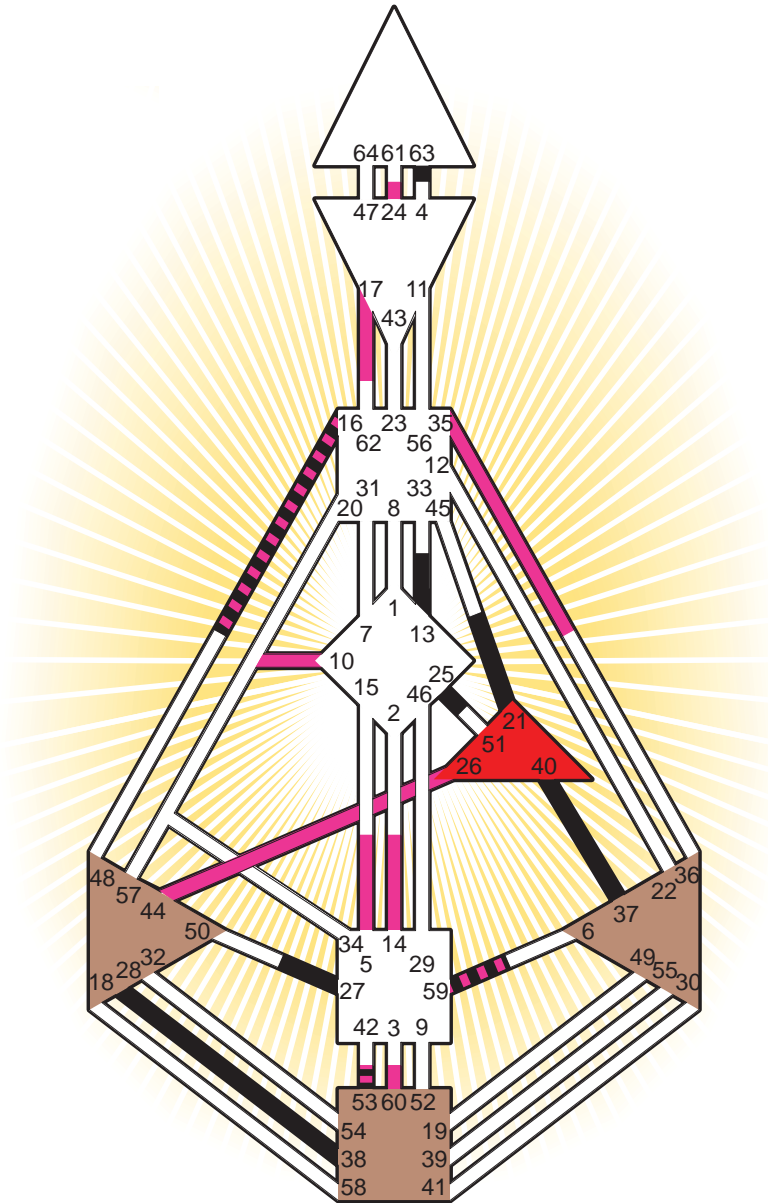

ZEN HUMAN DESIGN

INDIVIDUAL CHART

Tom Wolfe

Personality

Richmond, VA
 2. March 1930
 02:12:00 EST
 07:12:00 GMT

Design

5. December 1929
 14:24:09 GMT

Rodden Rating **AA**

Definition Type

- No Definition
- Single Definition
- Split Definition
- Triple Split Definition
- Quadruple Split Definition

Mode

- To Wait
- To Do

Defined Centers

- Throat
- Head
- Ji
- Heart
- Sacral
- Root

Awareness

- Mental (Ajna)
- Intuitive (Spleen)
- Emotional (Solar Plexus)

	☉	⊕	☾	♋	♌	♍	♎	♏	♐	♑	♒	♓	
Personality	<u>37.6</u>	<u>40.6</u>	25.3	27.3	<u>28.3</u>	13.6	63.6	13.6	16.3	<u>38.1</u>	21.1	59.2	53.3
Design	5.2	35.2	60.6	24.5	<u>44.5</u>	<u>26.1</u>	14.4	5.2	16.6	10.3	17.4	59.4	53.5