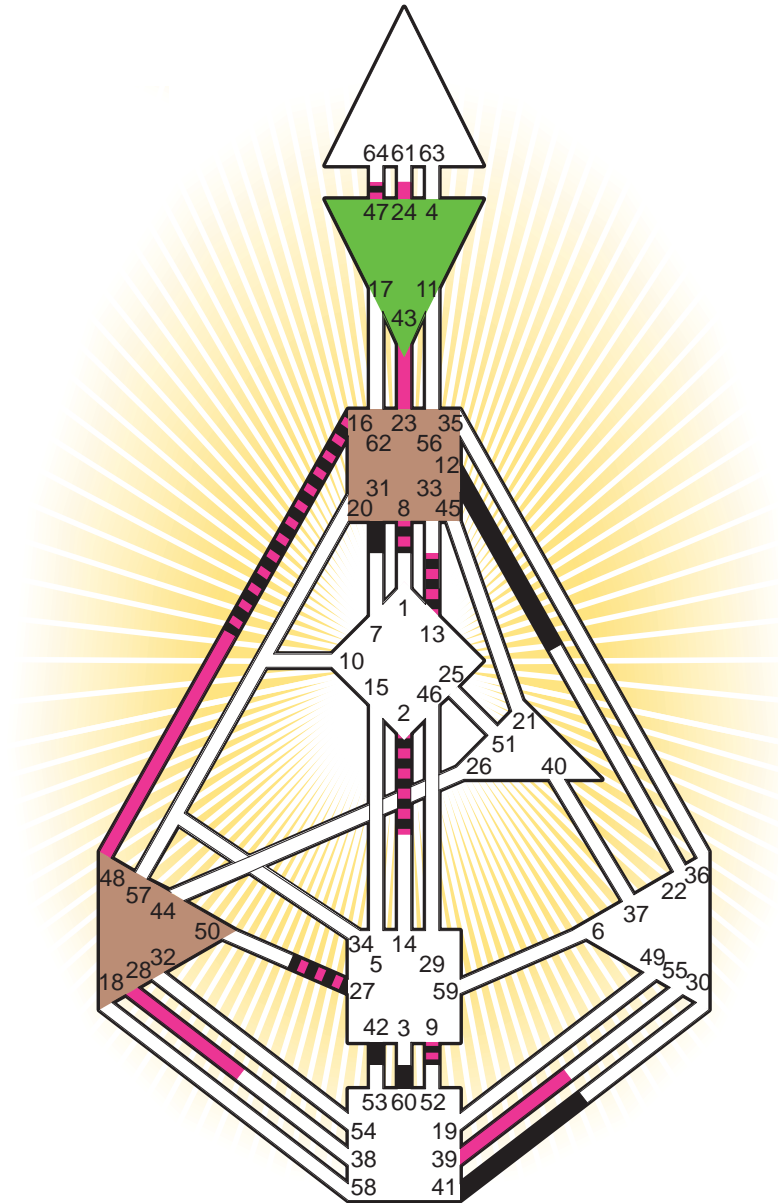

ZEN HUMAN DESIGN

INDIVIDUAL CHART

Virginia Woolf

Personality

London, GBE
25. January 1882
12:15:00 GMT
12:15:00 GMT

Design

30. October 1881
18:14:15 GMT

Rodden Rating **A**

Definition Type

- ☐ No Definition
- ☒ Single Definition
- ☐ Split Definition
- ☐ Triple Split Definition
- ☐ Quadruple Split Definition

Mode

- ☒ To Wait
- ☐ To Do

Defined Centers

- ☒ Throat
- ☐ Head
- ☐ Ji
- ☐ Heart
- ☐ Sacral
- ☐ Root

Awareness

- ☒ Mental (Ajna)
- ☒ Intuitive (Spleen)
- ☐ Emotional (Solar Plexus)

	☉	⊕	☾	♋	♌	♍	♎	♏	♐	♑	♒	♓	
Personality	41.4	31.4	42.5	9.2	<u>16.2</u>	13.6	60.3	12.6	2.4	27.5	47.2	2.1	8.4
Design	28.6	27.6	13.2	9.4	<u>16.4</u>	<u>43.6</u>	<u>48.1</u>	39.5	<u>23.5</u>	24.2	47.1	2.3	8.5