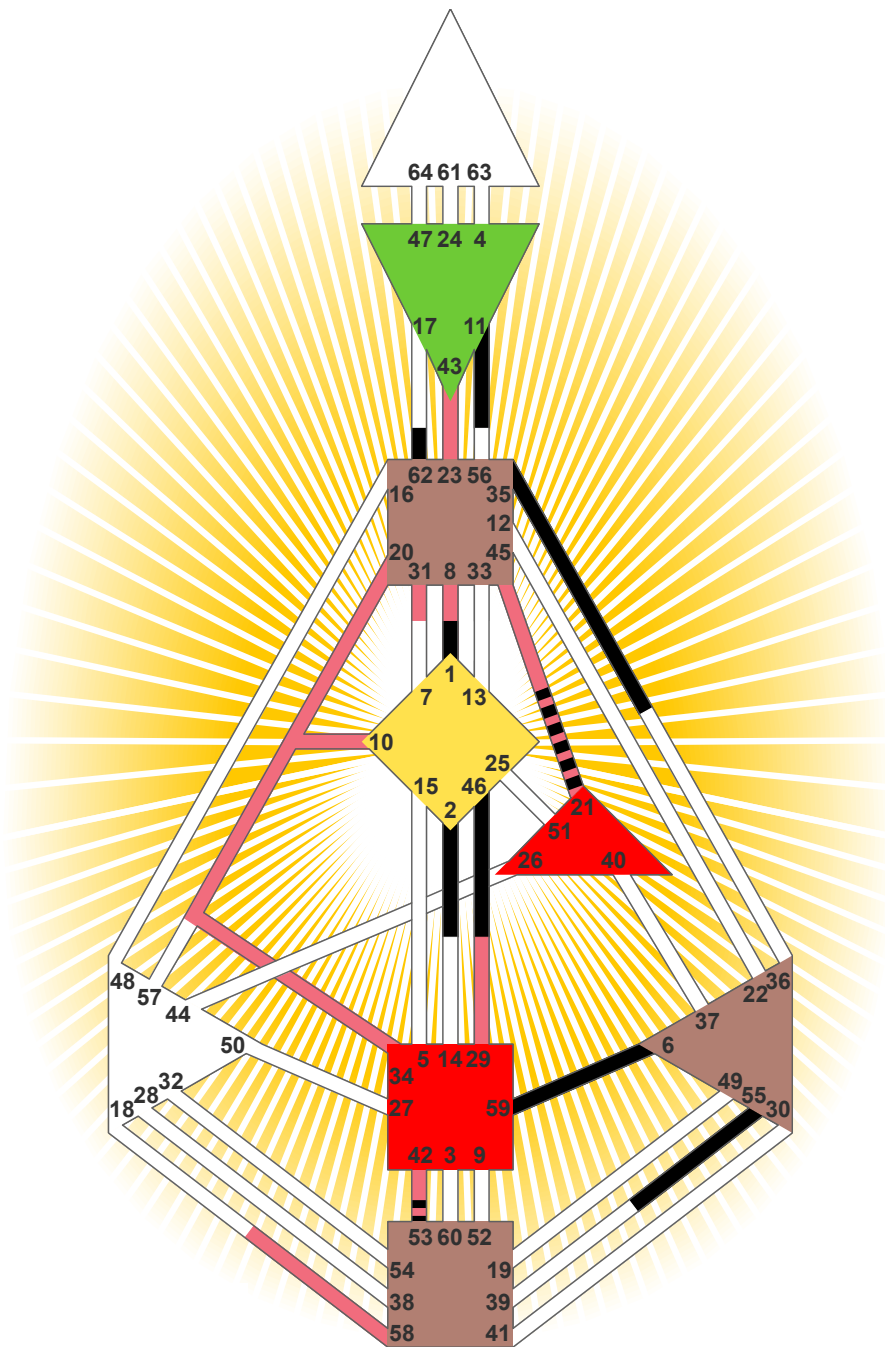

ZEN HUMAN DESIGN

INDIVIDUAL CHART

Yogi Bhajan

Personality

Gujranwala, PAK
26. August 1929
19:00:00 IST
13:30:00 GMT

Design

26. May 1929
13:53:20 GMT

Rodden Rating **B**

Definition Type

- ☐ No Definition
- ☒ Single Definition
- ☐ Split Definition
- ☐ Triple Split Definition
- ☐ Quadruple Split Definition

Mode

- ☐ To Wait
- ☒ To Do

Defined Centers

- ☒ Throat
- ☐ Head
- ☒ Ji
- ☒ Heart
- ☒ Sacral
- ☐ Root

Awareness

- ☒ Mental (Ajna)
- ☐ Intuitiv (Spleen)
- ☒ Emotional (Solar Plexus)

	☉	☊	☋	♋	♌	♍	♎	♏	♐	♑	♒	♓	
Personality	59.3	55.3	2.4	2.2	1.2	6.3	62.4	46.6	35.3	11.2	21.2	59.2	53.5
Design	20.5	34.5	58.5	23.3	43.3	45.6	42.6	31.6	8.2	10.1	21.1	29.5	53.2