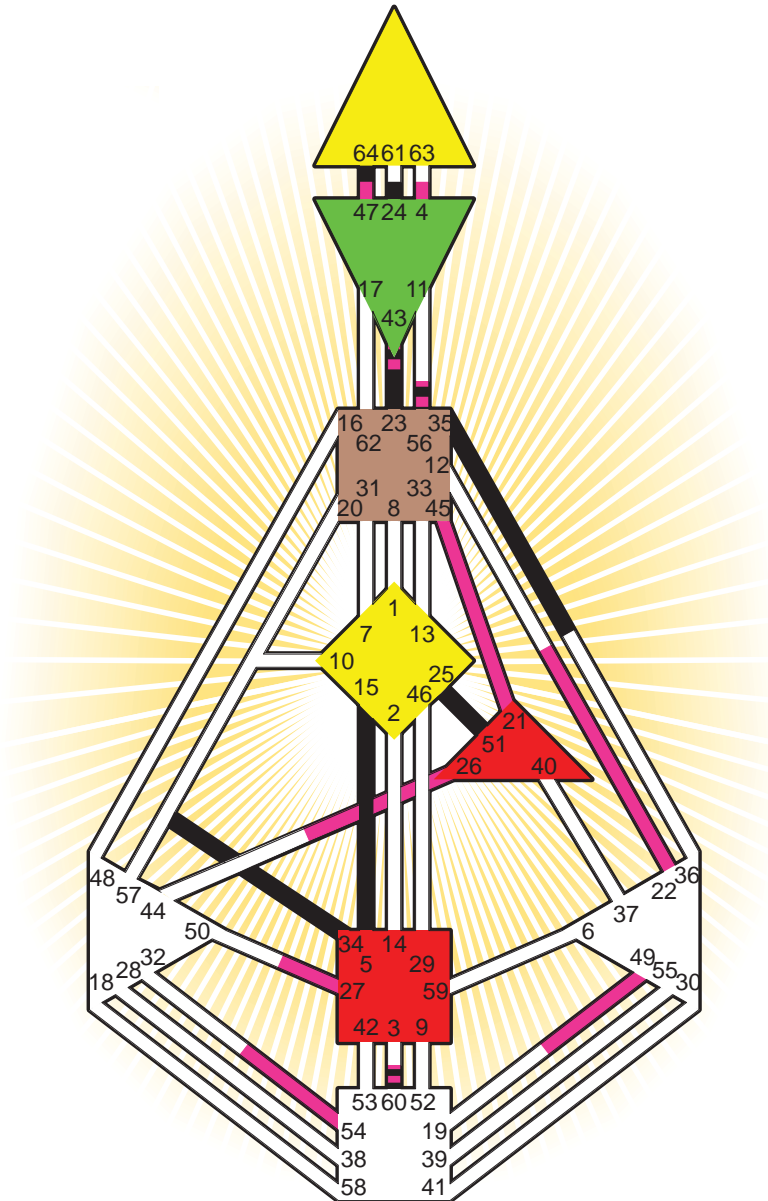

ZEN HUMAN DESIGN

INDIVIDUAL CHART

Roger Zelazny

Personality

Cleveland, OH
 13. May 1937
 02:05:00 EST
 07:05:00 GMT

Design

13. February 1937
 05:04:35 GMT

Rodden Rating **AA**

Definition Type

- No Definition
- Single Definition
- Split Definition
- Triple Split Definition
- Quadruple Split Definition

Mode

- To Wait
- To Do

Defined Centers

- Throat
- Head
- Ji
- Heart
- Sacral
- Root

Awareness

- Mental (Ajna)
- Intuitive (Spleen)
- Emotional (Solar Plexus)

	☉	⊕	☾	♋	♌	♍	♎	♏	♐	♑	♒	♓	
Personality	<u>23.4</u>	<u>43.4</u>	<u>15.3</u>	<u>5.5</u>	<u>35.5</u>	<u>23.1</u>	<u>51.5</u>	<u>34.1</u>	<u>60.1</u>	<u>25.4</u>	<u>24.3</u>	<u>64.6</u>	<u>56.1</u>
Design	<u>49.6</u>	<u>4.6</u>	<u>22.2</u>	<u>26.6</u>	<u>45.6</u>	<u>60.3</u>	<u>21.2</u>	<u>43.1</u>	<u>54.2</u>	<u>22.5</u>	<u>27.5</u>	<u>47.2</u>	<u>56.1</u>