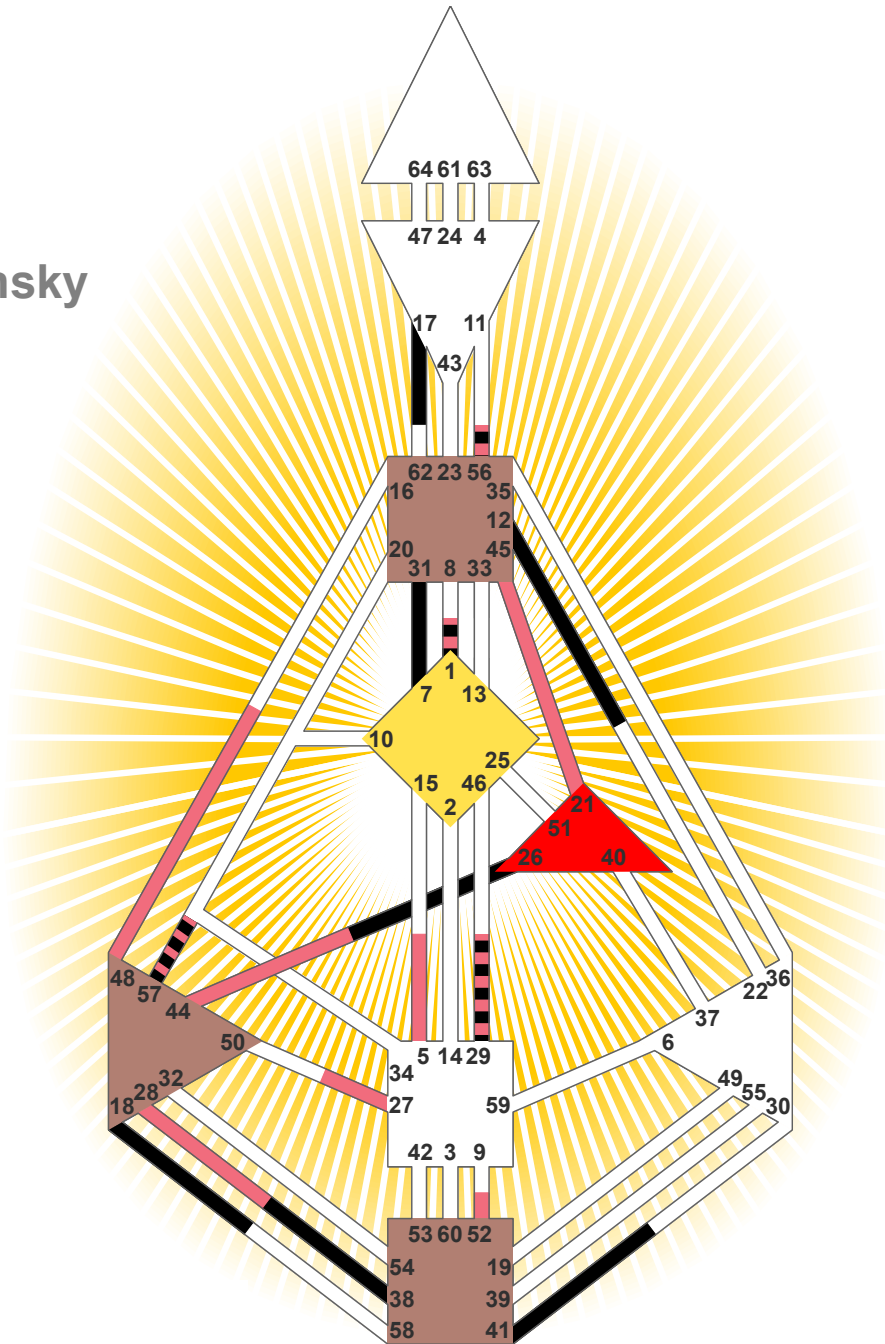

ZEN HUMAN DESIGN

INDIVIDUAL CHART

Volodymyr Zelensky

Personality

Krivoj Rog, UKR
 25. January 1978
 14:00:00 R2T
 11:00:00 GMT

Design

30. October 1977
 16:04:35 GMT

Rodden Rating A

Definition Type

- No Definition
- Single Definition
- Split Definition
- Triple Split Definition
- Quadruple Split Definition

Mode

- To Wait
- To Do

Defined Centers

- Throat
- Head
- Ji
- Heart
- Sacral
- Root

Awareness

- Mental (Ajna)
- Intuitiv (Spleen)
- Emotional (Solar Plexus)

	☉	☊	☋	♋	♌	♍	♎	♏	♐	♑	♒	♓	
Personality	41.4	31.4	7.5	18.5	17.5	38.6	41.5	56.5	12.5	29.5	1.4	26.1	57.2
Design	28.6	27.6	45.1	48.6	21.6	1.2	57.2	56.6	52.3	29.5	44.5	5.4	48.6