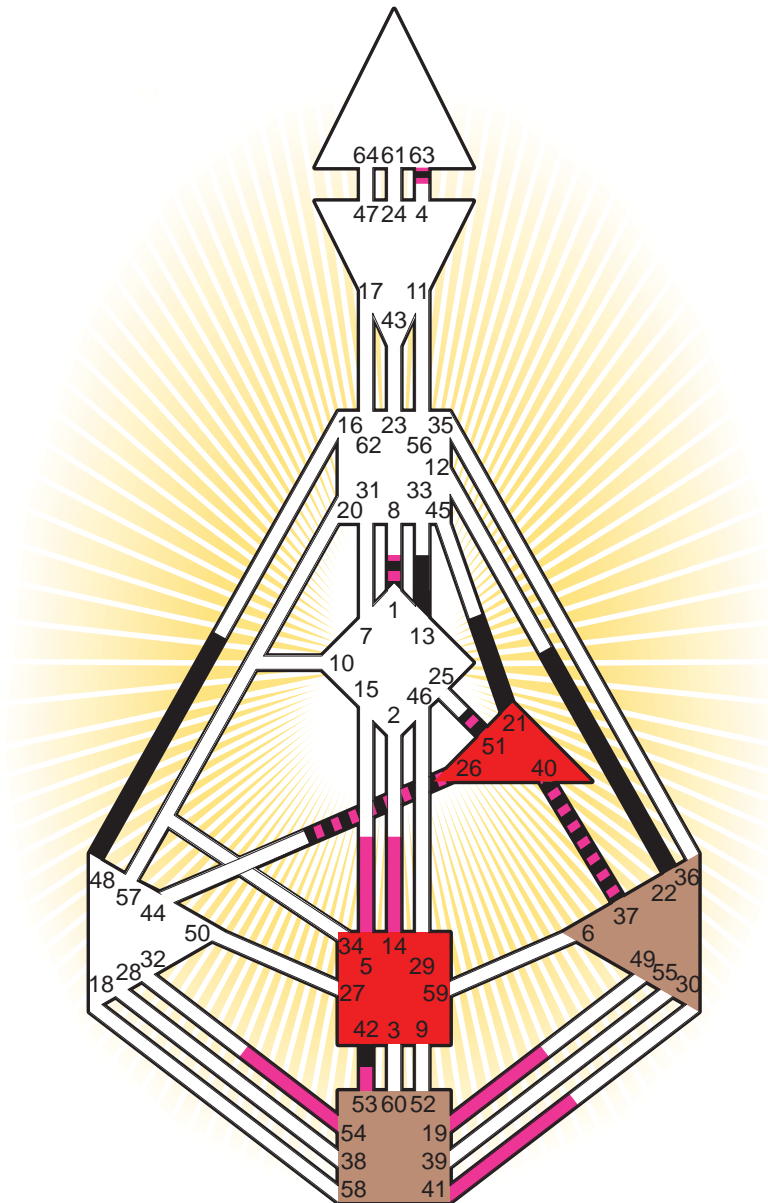

ZEN HUMAN DESIGN

INDIVIDUAL CHART

Emile Zola

Personality

Paris, F
2. April 1840
23:00:00 LMT
22:50:40 GMT

Design

6. January 1840
10:44:19 GMT

Rodden Rating **AA**

Definition Type

- ☐ No Definition
- ☐ Single Definition
- ☒ Split Definition
- ☐ Triple Split Definition
- ☐ Quadruple Split Definition

Mode

- ☒ To Wait
- ☐ To Do

Defined Centers

- ☐ Throat
- ☐ Head
- ☐ Ji
- ☒ Heart
- ☒ Sacral
- ☐ Root

Awareness

- ☐ Mental (Ajna)
- ☐ Intuitive (Spleen)
- ☒ Emotional (Solar Plexus)

	☉	⊕	☾	♋	♌	♍	♎	♏	♐	♑	♒	♓	
Personality	21.5	48.5	51.3	<u>37.1</u>	<u>40.1</u>	<u>42.1</u>	63.3	51.6	1.5	26.6	22.1	13.2	51.4
Design	54.1	<u>53.1</u>	41.2	<u>37.3</u>	<u>40.3</u>	26.6	14.6	19.6	1.1	5.6	63.3	19.4	51.2